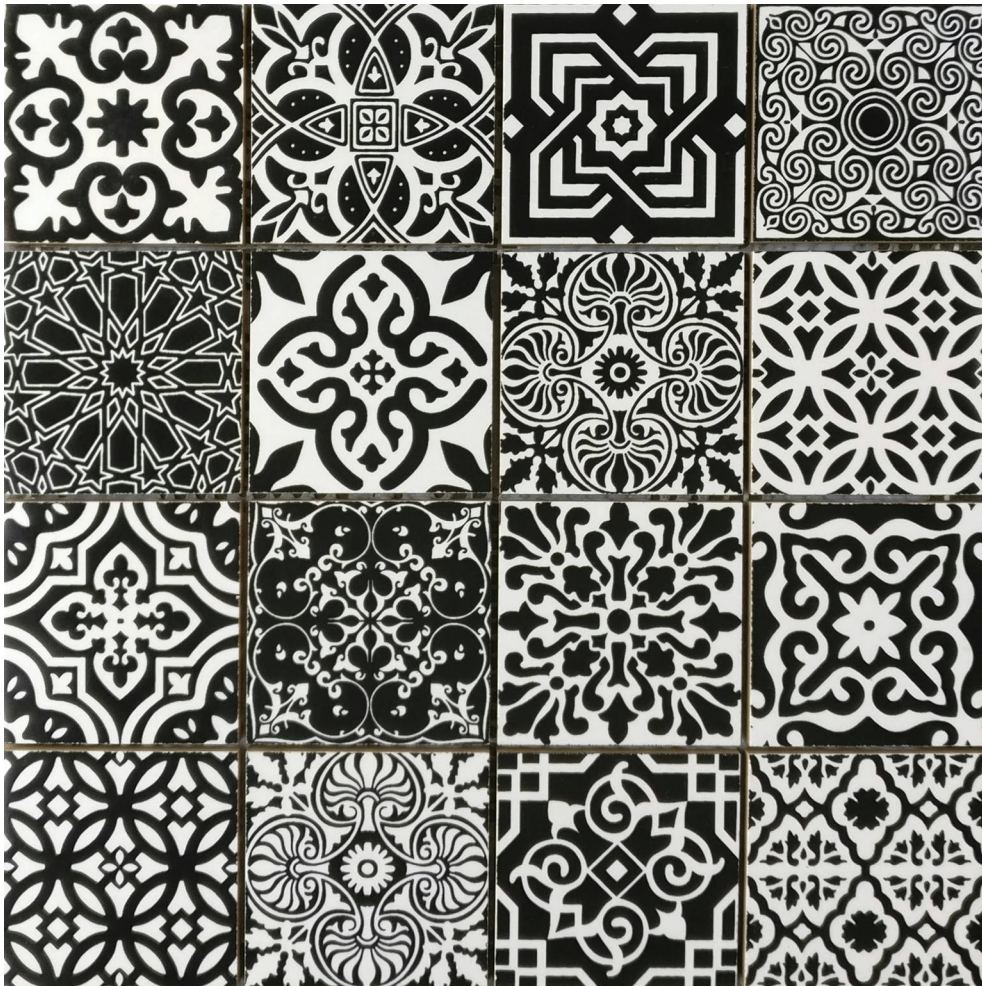

Tiles by Kia

PRODUCT

CERAMIC PATCHWORK SQUARE BLACK & WHITE MOSAIC

Mosaic and Decorative Tile | 11.8"x11.8" | Glazed Ceramic

TECHNICAL DATA

CODE: RVCHAWC009

NAME: Ceramic Patchwork Square Black & White Mosaic

SIZE: 11.8"x11.8"

SERIES: Chelsea Collection

LOOK: Multi-Look Mosaics

BILLING UNIT: SH

FAMILY: Mosaic and Decorative Tile

SUITABLE FOR: Backsplash, Indoor, Shower

TYPOLOGY: Glazed Ceramic

TYPE OF PIECE: Mosaic