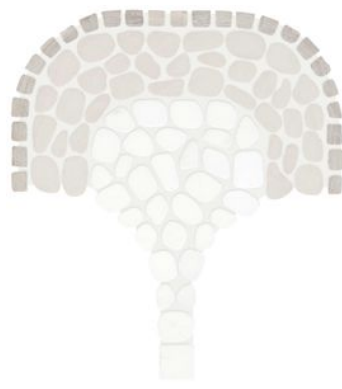

## SERIES CABANA

---

| | Marble | Natural Stone

Patterns that captivate and inspire. Timeless elegance meets modern artistry in this exquisite selection of pebble mosaic designs.

## PRODUCTS

**Cabana Galaxy Flow Pebble**  
7.8"×15.4" | Marble

**Cabana Horizon Flow Pebble**  
7.8"×15.4" | Natural Stone

**Cabana Jade Flow Pebble**  
7.8"×15.4" | Marble

**Cabana River Flow Pebble**  
7.8"×15.4" | Marble

**Cabana Galaxy Axis Pebble**  
12"×12" | Marble

**Cabana Horizon Axis Pebble**  
12"×12" | Natural Stone

**Cabana Jade Axis Pebble**  
12"×12" | Marble

**Cabana River Axis Pebble**  
12"×12" | Marble

**Cabana Galaxy Node Pebble**  
10.2"×11.8" | Marble

**Cabana Horizon Node Pebble**  
10.2"×11.8" | Natural Stone

**Cabana Jade Node Pebble**  
10.2"×11.8" | Marble

**Cabana River Node Pebble**  
10.2"×11.8" | Marble