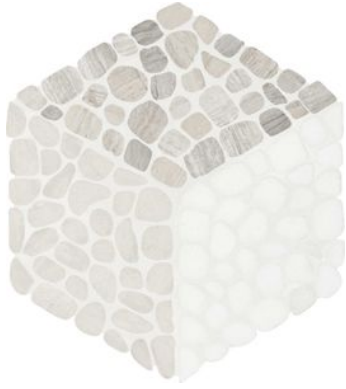

## SERIES CABANA

---

| | Marble | Natural Stone

Patterns that captivate and inspire. Timeless elegance meets modern artistry in this exquisite selection of pebble mosaic designs.

## PRODUCTS

**Cabana Galaxy Flow Pebble**  
7.8"×15.4" | Marble

**Cabana Horizon Flow Pebble**  
7.8"×15.4" | Natural Stone

**Cabana Jade Flow Pebble**  
7.8"×15.4" | Marble

**Cabana River Flow Pebble**  
7.8"×15.4" | Marble

**Cabana Galaxy Axis Pebble**  
12"×12" | Marble

**Cabana Horizon Axis Pebble**  
12"×12" | Natural Stone

**Cabana Jade Axis Pebble**  
12"×12" | Marble

**Cabana River Axis Pebble**  
12"×12" | Marble

**Cabana Galaxy Node Pebble**  
10.2"×11.8" | Marble

**Cabana Horizon Node Pebble**  
10.2"×11.8" | Natural Stone

**Cabana Jade Node Pebble**  
10.2"×11.8" | Marble

**Cabana River Node Pebble**  
10.2"×11.8" | Marble