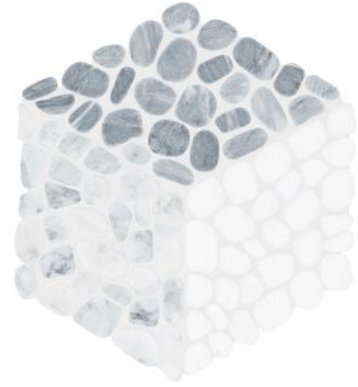

## SERIES CABANA

---

| | Marble | Natural Stone

Patterns that captivate and inspire. Timeless elegance meets modern artistry in this exquisite selection of pebble mosaic designs.

## PRODUCTS

**Cabana Galaxy Flow Pebble**  
7.8"×15.4" | Marble

**Cabana Horizon Flow Pebble**  
7.8"×15.4" | Natural Stone

**Cabana Jade Flow Pebble**  
7.8"×15.4" | Marble

**Cabana River Flow Pebble**  
7.8"×15.4" | Marble

**Cabana Galaxy Axis Pebble**  
12"×12" | Marble

**Cabana Horizon Axis Pebble**  
12"×12" | Natural Stone

**Cabana Jade Axis Pebble**  
12"×12" | Marble

**Cabana River Axis Pebble**  
12"×12" | Marble

**Cabana Galaxy Node Pebble**  
10.2"×11.8" | Marble

**Cabana Horizon Node Pebble**  
10.2"×11.8" | Natural Stone

**Cabana Jade Node Pebble**  
10.2"×11.8" | Marble

**Cabana River Node Pebble**  
10.2"×11.8" | Marble