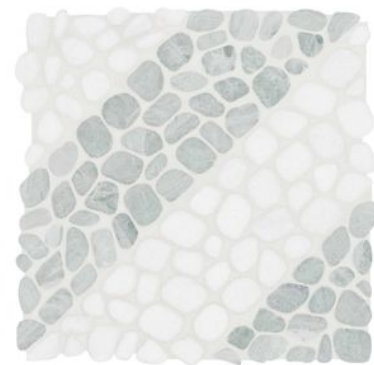

## SERIES CABANA

---

| | Marble | Natural Stone

Patterns that captivate and inspire. Timeless elegance meets modern artistry in this exquisite selection of pebble mosaic designs.

## PRODUCTS

**Cabana Galaxy Flow Pebble**  
7.8"×15.4" | Marble

**Cabana Horizon Flow Pebble**  
7.8"×15.4" | Natural Stone

**Cabana Jade Flow Pebble**  
7.8"×15.4" | Marble

**Cabana River Flow Pebble**  
7.8"×15.4" | Marble

**Cabana Galaxy Axis Pebble**  
12"×12" | Marble

**Cabana Horizon Axis Pebble**  
12"×12" | Natural Stone

**Cabana Jade Axis Pebble**  
12"×12" | Marble

**Cabana River Axis Pebble**  
12"×12" | Marble

**Cabana Galaxy Node Pebble**  
10.2"×11.8" | Marble

**Cabana Horizon Node Pebble**  
10.2"×11.8" | Natural Stone

**Cabana Jade Node Pebble**  
10.2"×11.8" | Marble

**Cabana River Node Pebble**  
10.2"×11.8" | Marble