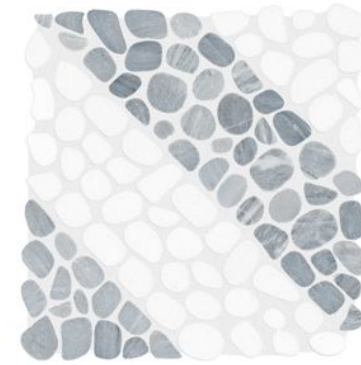

## SERIES CABANA

---

| | Marble | Natural Stone

Patterns that captivate and inspire. Timeless elegance meets modern artistry in this exquisite selection of pebble mosaic designs.

## PRODUCTS

**Cabana Galaxy Flow Pebble**  
7.8"×15.4" | Marble

**Cabana Horizon Flow Pebble**  
7.8"×15.4" | Natural Stone

**Cabana Jade Flow Pebble**  
7.8"×15.4" | Marble

**Cabana River Flow Pebble**  
7.8"×15.4" | Marble

**Cabana Galaxy Axis Pebble**  
12"×12" | Marble

**Cabana Horizon Axis Pebble**  
12"×12" | Natural Stone

**Cabana Jade Axis Pebble**  
12"×12" | Marble

**Cabana River Axis Pebble**  
12"×12" | Marble

**Cabana Galaxy Node Pebble**  
10.2"×11.8" | Marble