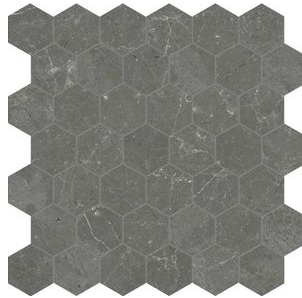

## SERIES STARK CARBON

---

|| Marble

Bold and beautiful. The dramatic and natural elegance of dark grey marble.

### PRODUCTS

**Stark Carbon 12x24**  
12"x24" | Marble

**Stark Carbon 2 Hexagon Mosaic**  
12"x12" | Marble

**Stark Carbon 2x6 Picket Mosaic**  
10.5"x12" | Marble

**Stark Carbon 3x12**  
3"x12" | Marble

**Stark Carbon .5x12 Deco-Bar**  
0.5"x12" | Marble

**Stark Carbon 1.25x4 Herringbone Mosaic**  
11.25"x11.375" | Marble