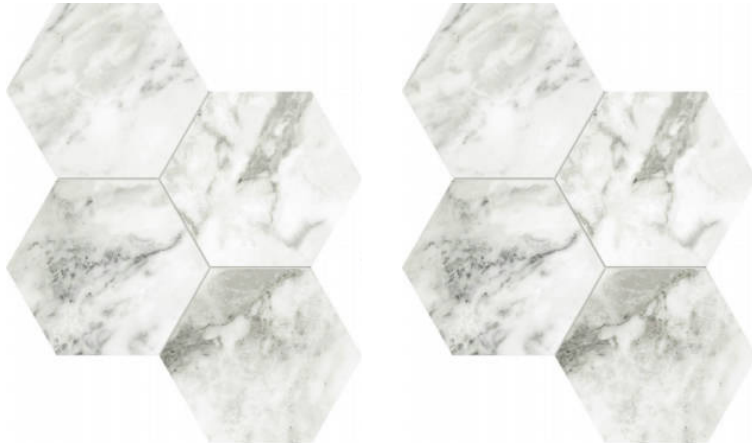

Tiles by Kia

PRODUCT ARABESCATO VERONA POLISHED 6

Tile | 12"x14" | Glazed Porcelain

GRAPHIC VARIETY

TECHNICAL DATA

CODE: QULX-AR-M1PN

NAME: Arabescato Verona Polished 6

SIZE: 12"x14"

SERIES: Luxury

FINISH: Polished

LOOK: Marble Look

BILLING UNIT: SF

EDGE: Rectified

FAMILY: Tile

STYLE: Contemporary

SUITABLE FOR: Backsplash|Indoor|Shower