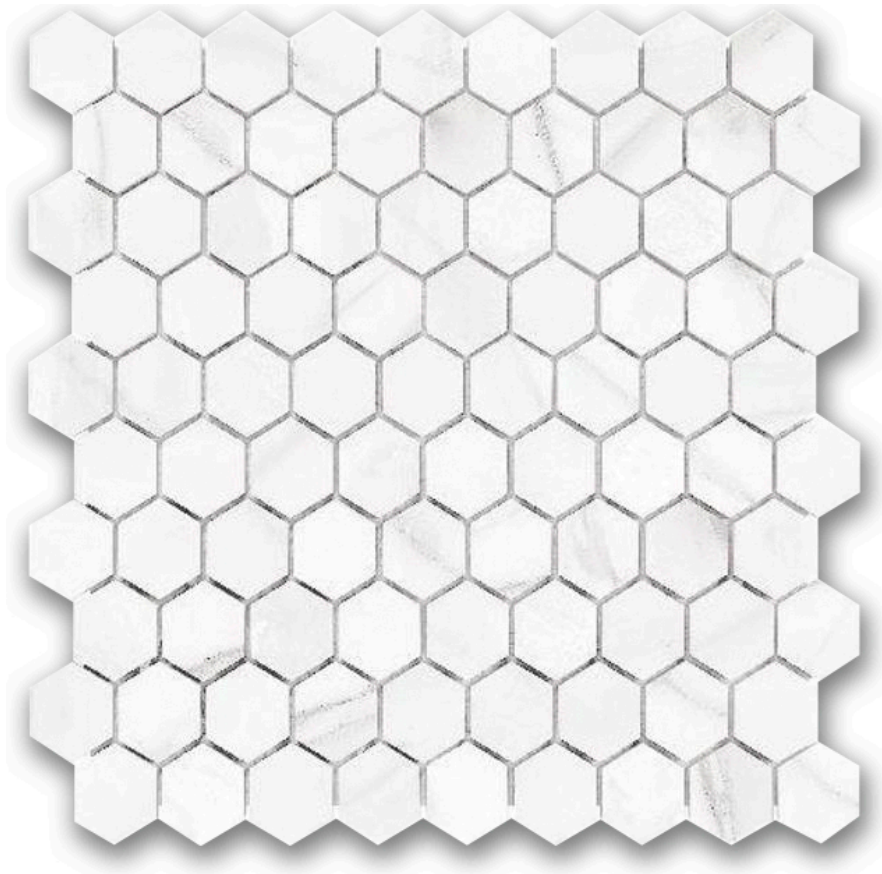

Tiles by Kia

PRODUCT

POLISHED 1\'' INFATUATION HEX MOSAIC

Tile | 12"x12" | Porcelain

TECHNICAL DATA

CODE: QUAD-IF-M2PN
NAME: Polished 1" Infatuation Hex Mosaic
SIZE: 12"x12"
SERIES: Ardor
FINISH: Polished
LOOK: Marble Look
BILLING UNIT: SF
EDGE: Rectified
FAMILY: Tile
FROST RESISTANCE: Yes
MOSAIC CHIP SIZE: 1"
STYLE: Contemporary
SUITABLE FOR: Backsplash|Indoor
TYPOLOGY: Porcelain
TYPE OF PIECE: Mosaic
USE: Floor and Wall