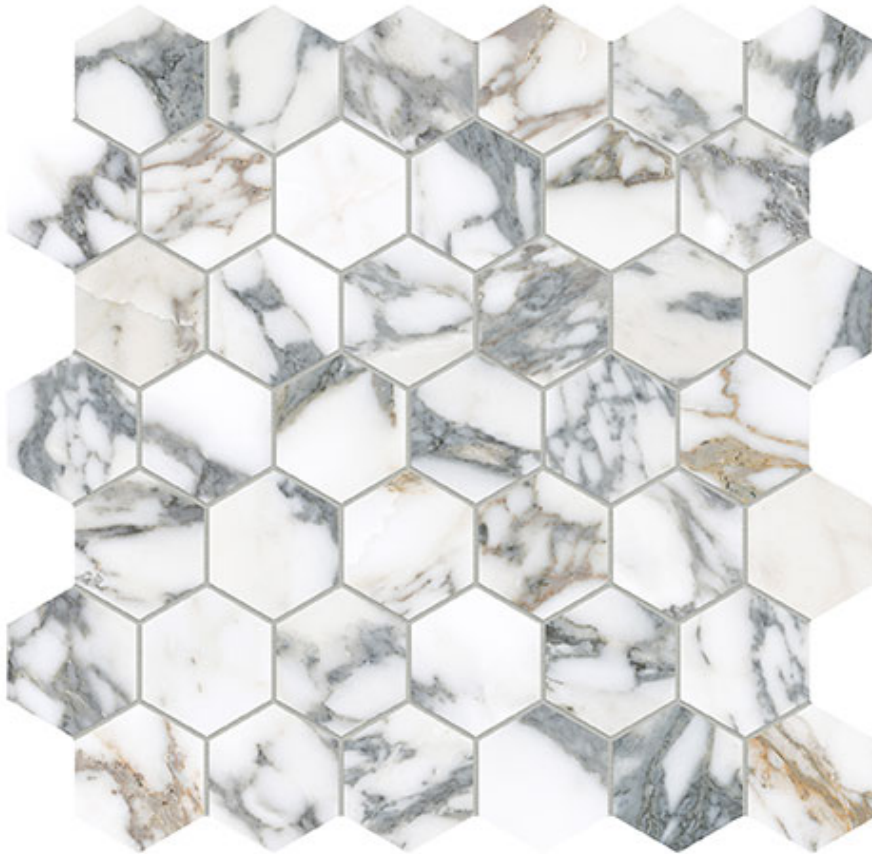

Tiles by Kia

PRODUCT

ROYAL STONEWORKS 2\" data-bbox="128 265 874 288">ITALIAN ARABESCATO HEX

Tile | 12"x12" | Porcelain

ROOM SCENES

TECHNICAL DATA

CODE: QUSW-IA-HX

NAME: Royal Stoneworks 2" Italian Arabescato Hex

SIZE: 12"x12"

SERIES: Royal Stoneworks

FINISH: Honed

LOOK: Stone Look

FAMILY: Tile

MOSAIC CHIP SIZE: 2"x2"

SHADE VARIATION: V3

SPECIAL ORDER: Special Order

STYLE: Contemporary

SUITABLE FOR: Indoor|Shower

TPOLOGY: Porcelain

TYPE OF PIECE: Mosaic

USE: Floor and Wall

NOTES: This product is special order and cannot be cancelled, returned, or refunded.

PACKING

Size	Product type	BOX			PALLET		
		pcs	sqft	lb	boxes	sqft	lb
12"x12"	Mosaic	10	9.69		45		