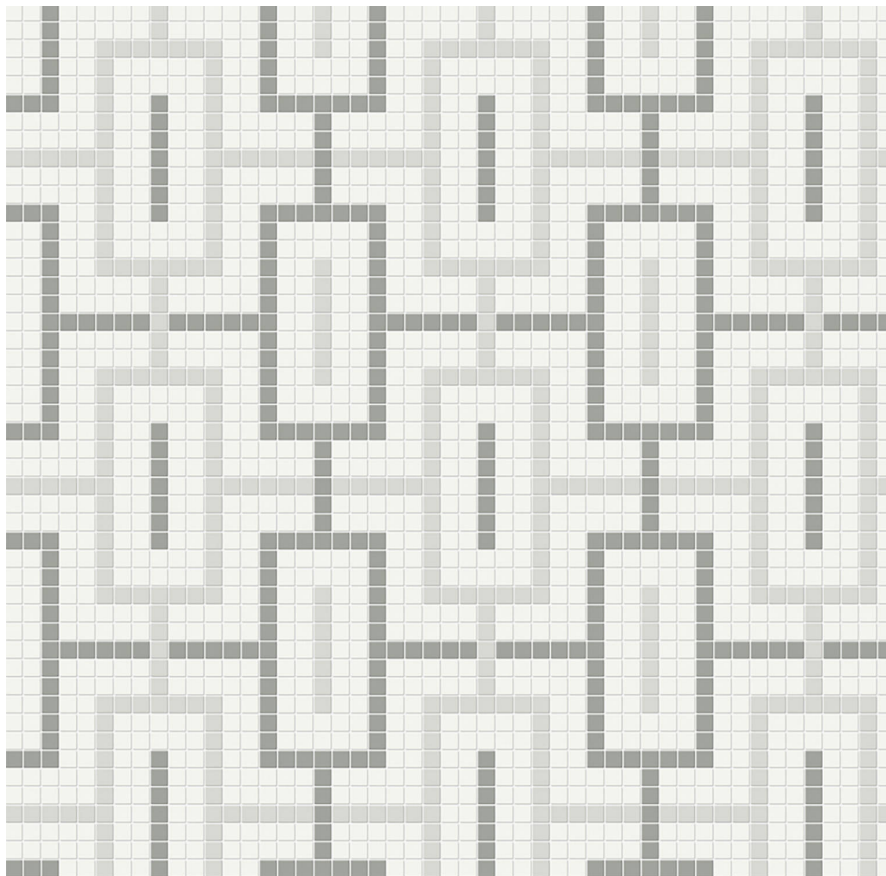

Tiles by Kia

PRODUCT

EVENING BLEND MATTE CHAIN PATTERN MOSAIC

Tile | 11.42"x11.42" | Porcelain

TECHNICAL DATA

CODE: QUTR-EV-M19M
NAME: Evening Blend Matte Chain Pattern Mosaic
SIZE: 11.42"x11.42"
SERIES: Traditions
FINISH: Matt
LOOK: Mono-Color
BILLING UNIT: SF
FAMILY: Tile
FROST RESISTANCE: Yes
MOSAIC CHIP SIZE: Mesh-Mounted
STYLE: Classic
SUITABLE FOR: Backsplash,Indoor
TYPOLOGY: Porcelain
TYPE OF PIECE: Mosaic
USE: Floor and Wall