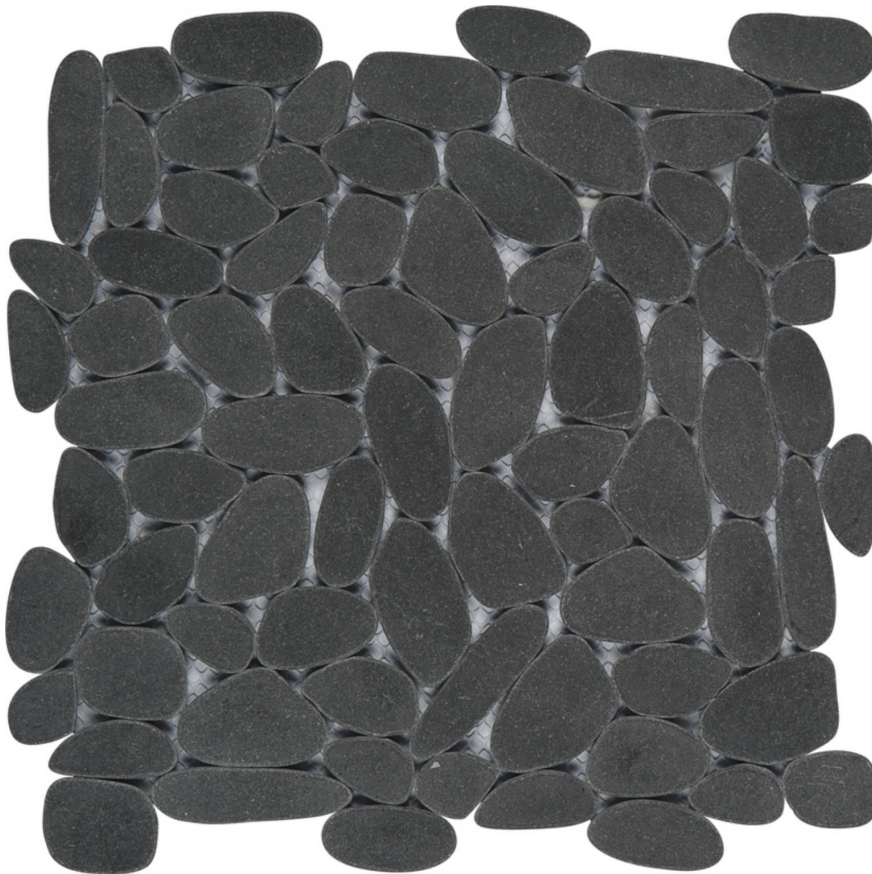

Tiles by Kia

PRODUCT

BLACK SLICED RECONSTITUTED PEBBLE INTERLOCKING MOSAIC

Mosaic and Decorative Tile | 12"x12" | Natural Stone

TECHNICAL DATA

CODE: RVCHAWP029

NAME: Black Sliced Reconstituted Pebble Interlocking Mosaic

SIZE: 12"x12"

SERIES: Chelsea Collection

LOOK: Multi-Look Mosaics

BILLING UNIT: SH

FAMILY: Mosaic and Decorative Tile

SUITABLE FOR: Backsplash, Indoor, Shower

TYPOLOGY: Natural Stone

TYPE OF PIECE: Mosaic