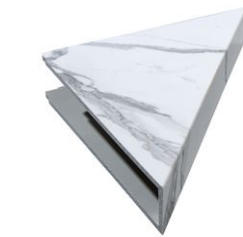

Tiles by Kia

SERIES CARRARA MARBLE PLUS

Stone Look | | SPC

PRODUCTS

Carrara Marble Gloss Shower Wall Kit 36x60x94
36"x60"x94" | SPC

Carrara Marble Shower Wall Kit 36x60x78
36"x60"x78" | SPC

Carrara Marble Shower Wall Kit 32x60x78
32"x60"x78" | SPC

Carrara Marble Gloss Shower Wall Kit 32x60x94
32"x60"x94" | SPC

Carrara Marble Shower Wall Kit 30x60x78
30"x60"x78" | SPC

Carrara Marble Gloss Shower Wall Kit 30x60x94
30"x60"x94" | SPC

Carrara Marble Shower Wall Kit 36x36x78
36"x36"x78" | SPC

Carrara Marble 94" Trim Kit, 2 Inside Corners, 2 J Trims, 2 L Trims
26"x18.63"x3" | SPC

Carrara Marble Shower Bench 26x18.63x3
26"x18.63"x3" | SPC

Carrara Marble Niche 14.5x12 inside
14.5"x12"x2" | SPC

Carrara Marble Shower Shelf 14.56x7.12x2
14.5"x12"x2" | SPC