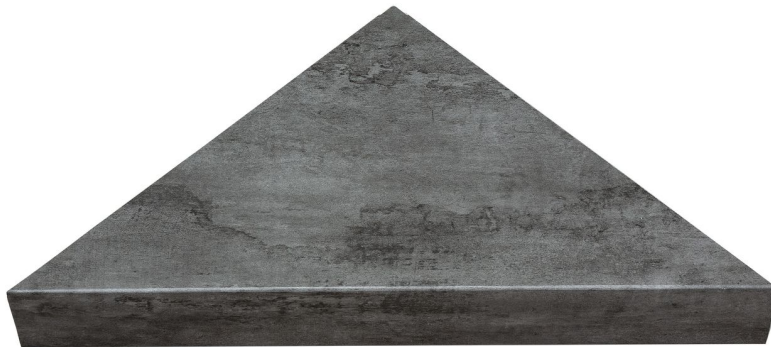

Tiles by Kia

PRODUCT

ASHEN SLATE SHOWER BENCH 26X18.63X3

Waterproof Walls | 26"x18.63"x3" | SPC

TECHNICAL DATA

CODE: LC53900
NAME: Ashen Slate Shower Bench 26x18.63x3
SIZE: 26"x18.63"x3"
SERIES: Ashen Slate
FINISH: Matt
LOOK: Stone Look
CLICK SYSTEM: Lico Fast Click
COMMERCIAL WARRANTY: 10 Year
EDGE: Beveled Edge
FAMILY: Waterproof Walls
STYLE: Contemporary
SUITABLE FOR: Shower|Indoor
TYPOLOGY: SPC
TYPE OF PIECE: Accessories
TYPOLOGY: Signature Shower Tile
TOTAL THICKNESS: 5.0 mm
USE: Wall only
WEAR LAYER: UV Cured Lacquer