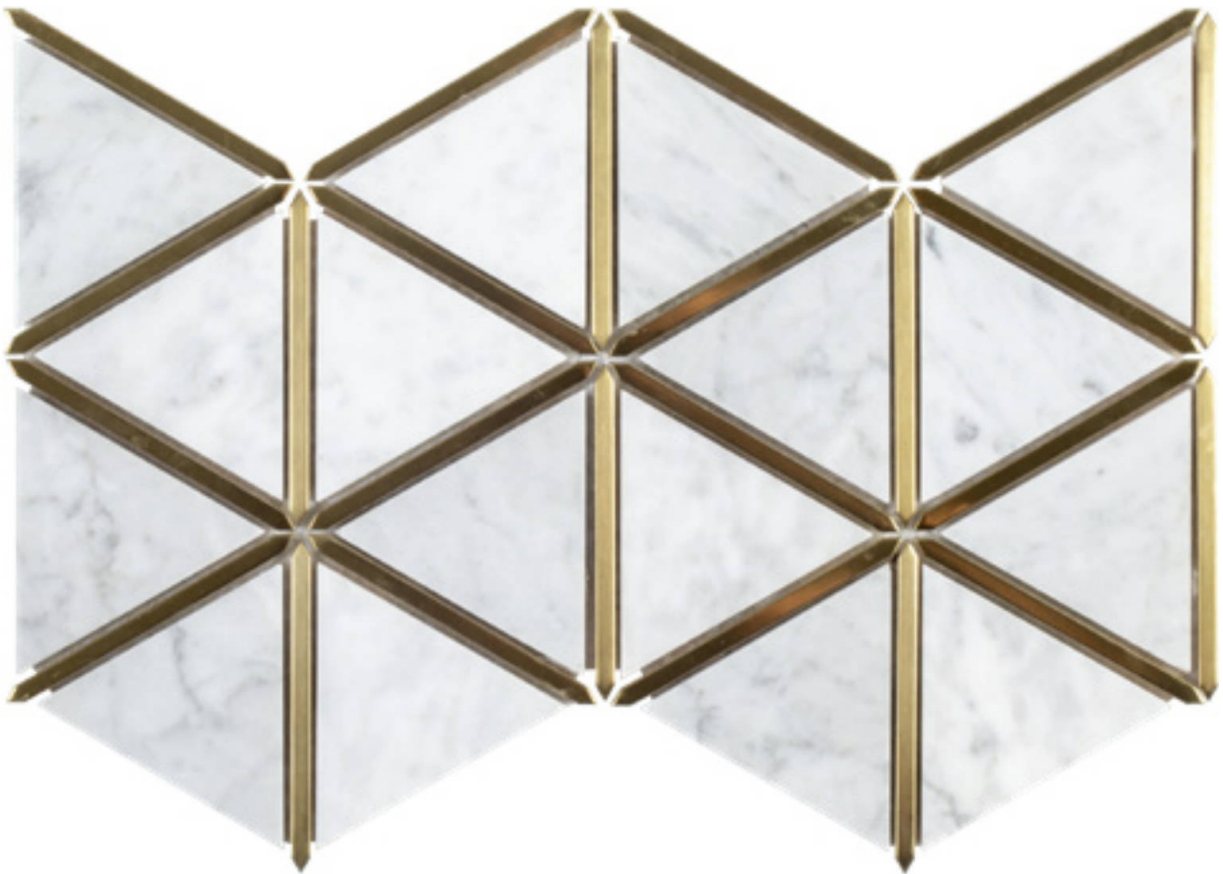

Tiles by Kia

PRODUCT GILDED TRIANGLES MOSAIC

Mosaic and Decorative Tile | 3"x12" |

TECHNICAL DATA

CODE: RVHA018
NAME: Gilded Triangles Mosaic
SIZE: 3"x12"
SERIES: Hamptons Collection
LOOK: Multi-Look Mosaics
BILLING UNIT: SH
FAMILY: Mosaic and Decorative Tile
STYLE: Contemporary
TYPE OF PIECE: Mosaic
USE: Floor and Wall