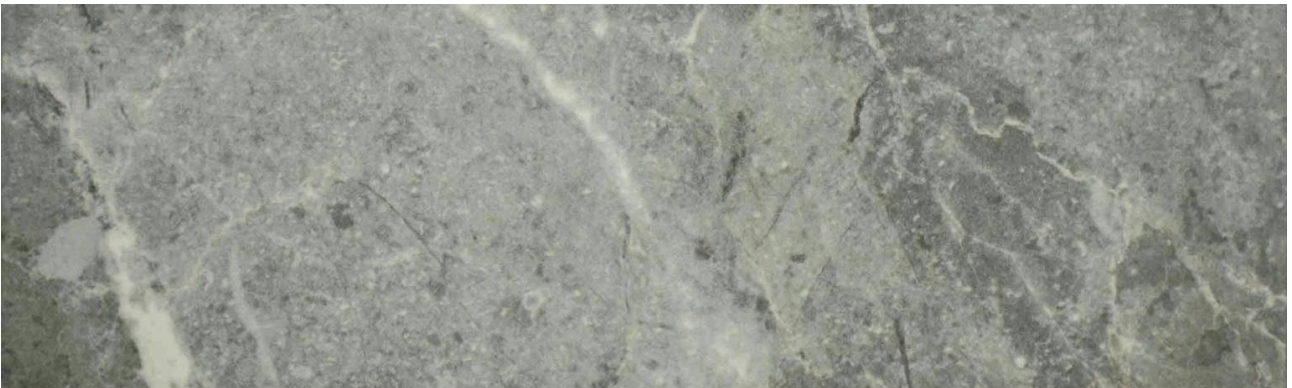

Tiles by Kia

PRODUCT 3X10 CARBON WALL BULLNOSE

Tile | 3"x10" | Glazed Porcelain

GRAPHIC VARIETY

TECHNICAL DATA

CODE: AC56-507
NAME: 3X10 Carbon Wall Bullnose
SIZE: 3"x10"
SERIES: Regency
FINISH: Gloss
LOOK: Marble Look
BILLING UNIT: PC
FAMILY: Tile
STYLE: Classic
SUITABLE FOR: Indoor, Shower
TYPOLOGY: Glazed Porcelain
TYPE OF PIECE: Bullnose
USE: Floor and Wall