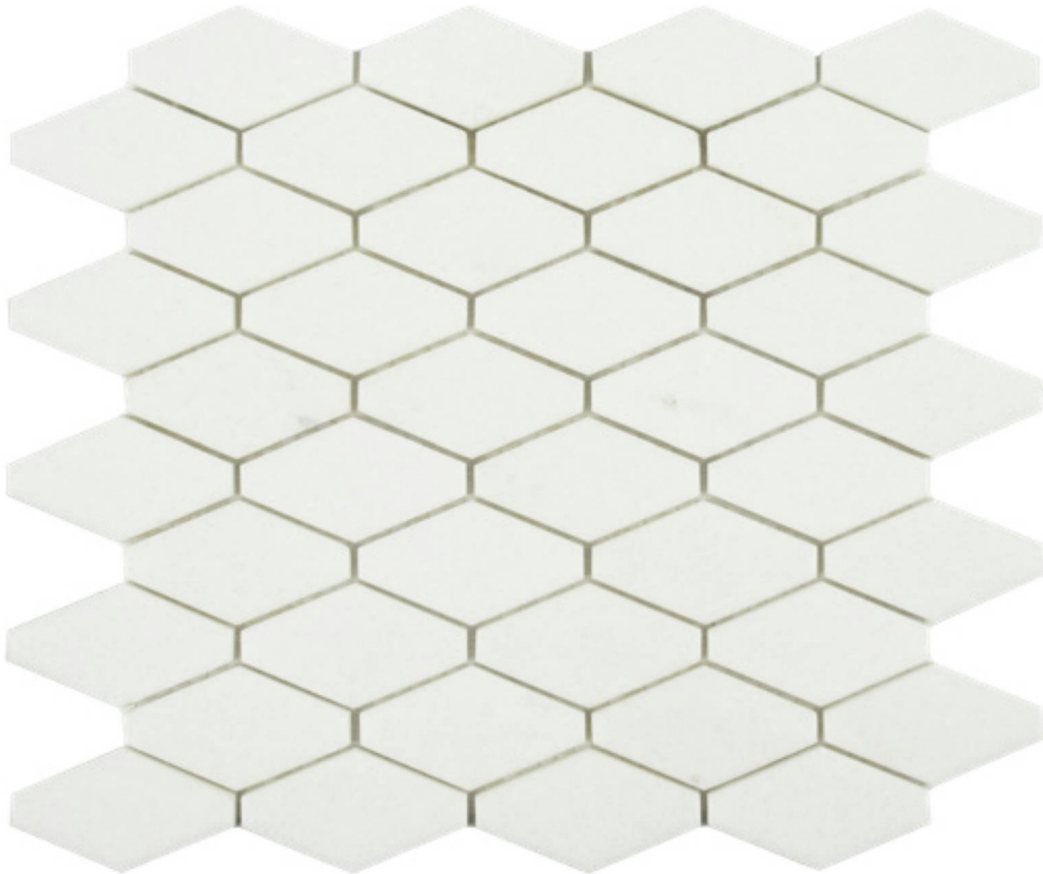

### SOLITAIRE MOSAIC THASSOS

---

Mosaic and Decorative Tile | 3"x12" |

## TECHNICAL DATA

CODE: RVHA070  
NAME: Solitaire Mosaic Thassos  
SIZE: 3"x12"  
SERIES: Hamptons Collection  
LOOK: Multi-Look Mosaics  
BILLING UNIT: SH  
FAMILY: Mosaic and Decorative Tile  
STYLE: Contemporary  
TYPE OF PIECE: Mosaic  
USE: Floor and Wall