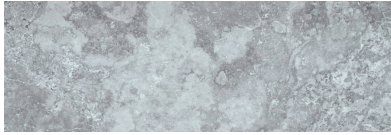

GRAPHIC VARIETY