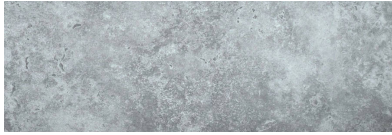

# Tiles by Kia

---

**PRODUCT**  
**GRIGIO 4X12**

---

Tile | 4"x12" | Porcelain

## GRAPHIC VARIETY