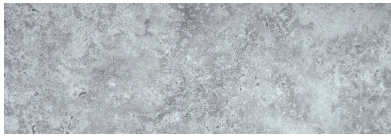

GRAPHIC VARIETY