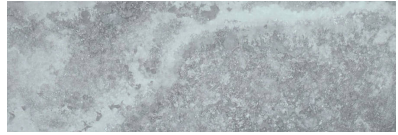

GRAPHIC VARIETY