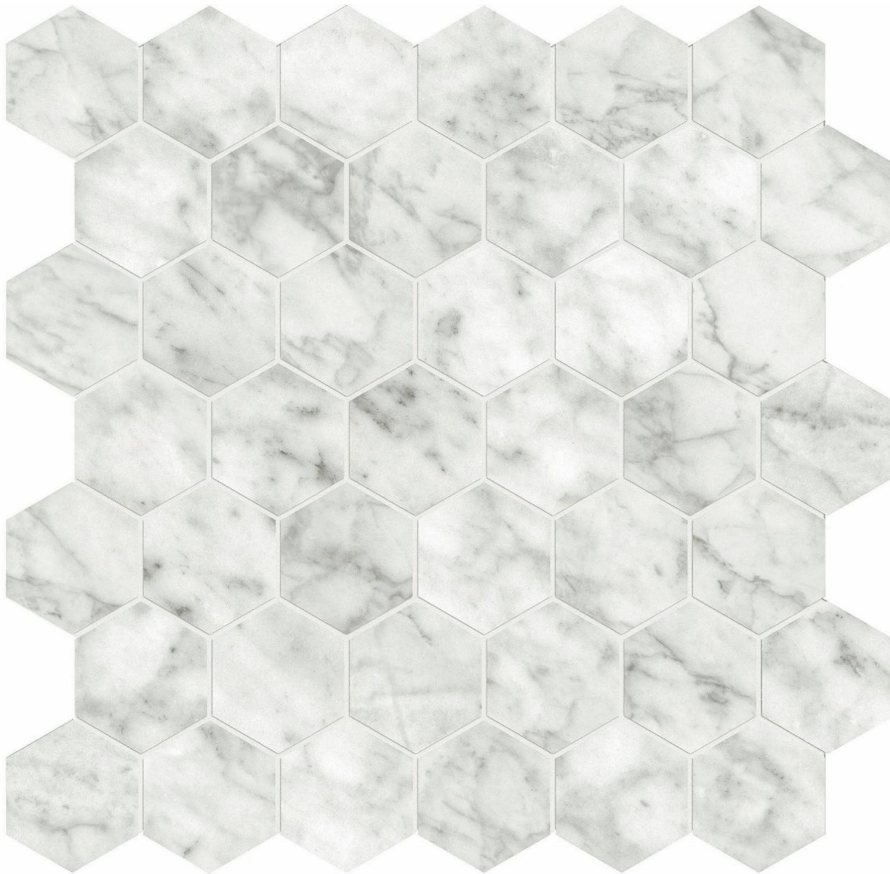

Tiles by Kia

PRODUCT SAN GIULIO GIOIA POLISHED 2

Tile | 12"x13" | Glazed Porcelain

GRAPHIC VARIETY

TECHNICAL DATA

CODE: QULX-SA-M2PN
NAME: San Giulio Gioia Polished 2
SIZE: 12"x13"
SERIES: Luxury
FINISH: Polished
LOOK: Marble Look
BILLING UNIT: SF
EDGE: Rectified
FAMILY: Tile
STYLE: Contemporary
SUITABLE FOR: Backsplash|Indoor|Shower
TYPOLOGY: Glazed Porcelain
TYPE OF PIECE: Mosaic
USE: Floor and Wall