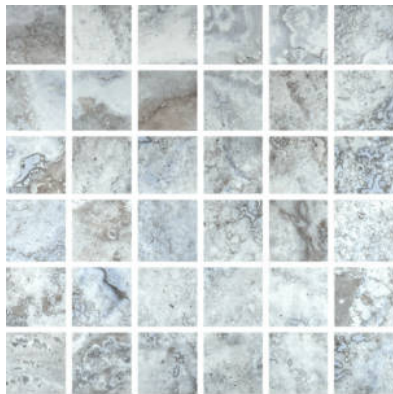

Tiles by Kia

PRODUCT AZZURRO 2X2 MOSAIC

Tile | 12"x12" | Porcelain

GRAPHIC VARIETY

ROOM SCENES

TECHNICAL DATA

CODE: QUSI-AZ-FM
NAME: Azzurro 2X2 Mosaic
SIZE: 12"x12"
SERIES: Siena
FINISH: Matt
LOOK: Marble Look
BILLING UNIT: SH
FAMILY: Tile
FROST RESISTANCE: Yes
MOSAIC CHIP SIZE: 2"x2"
STYLE: Contemporary
SUITABLE FOR: Backsplash,Indoor,Shower
TYPOLOGY: Porcelain
TYPE OF PIECE: Mosaic
USE: Floor and Wall

PACKING

Size	Product type	BOX			PALLET		
		pcs	sqft	lb	boxes	sqft	lb
12"x12"	Mosaic	5					

WARNING The information contained in this packing list is for guidance only, the contents of the packing may vary. Please consult our sales representatives for an exact list.