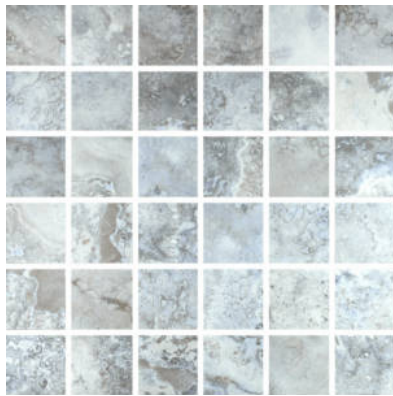

Tiles by Kia

PRODUCT AZZURRO 2X2 MOSAIC

Tile | 12"x12" | Porcelain

GRAPHIC VARIETY

ROOM SCENES

TECHNICAL DATA

CODE: QUSI-AZ-FM
NAME: Azzurro 2X2 Mosaic
SIZE: 12"x12"
SERIES: Siena
FINISH: Matt
LOOK: Marble Look
BILLING UNIT: SH
FAMILY: Tile
FROST RESISTANCE: Yes
MOSAIC CHIP SIZE: 2"x2"
STYLE: Contemporary
SUITABLE FOR: Backsplash,Indoor,Shower
TYPOLOGY: Porcelain
TYPE OF PIECE: Mosaic
USE: Floor and Wall