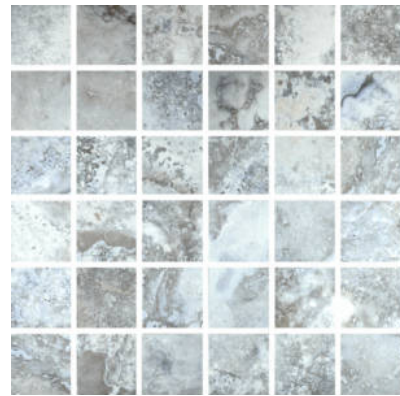

Tiles by Kia

PRODUCT AZZURRO 2X2 MOSAIC

Tile | 12"x12" | Porcelain

GRAPHIC VARIETY

ROOM SCENES

TECHNICAL DATA

CODE: QUSI-AZ-FM
NAME: Azzurro 2X2 Mosaic
SIZE: 12"x12"
SERIES: Siena
FINISH: Matt
LOOK: Marble Look
BILLING UNIT: SH
FAMILY: Tile
FROST RESISTANCE: Yes
MOSAIC CHIP SIZE: 2"x2"
STYLE: Contemporary
SUITABLE FOR: Backsplash,Indoor,Shower
TYPOLOGY: Porcelain
TYPE OF PIECE: Mosaic
USE: Floor and Wall

PACKING

Size	Product type	BOX			PALLET		
		pcs	sqft	lb	boxes	sqft	lb
12"x12"	Mosaic	5					

WARNING The information contained in this packing list is for guidance only, the contents of the packing may vary. Please consult our sales representatives for an exact list.