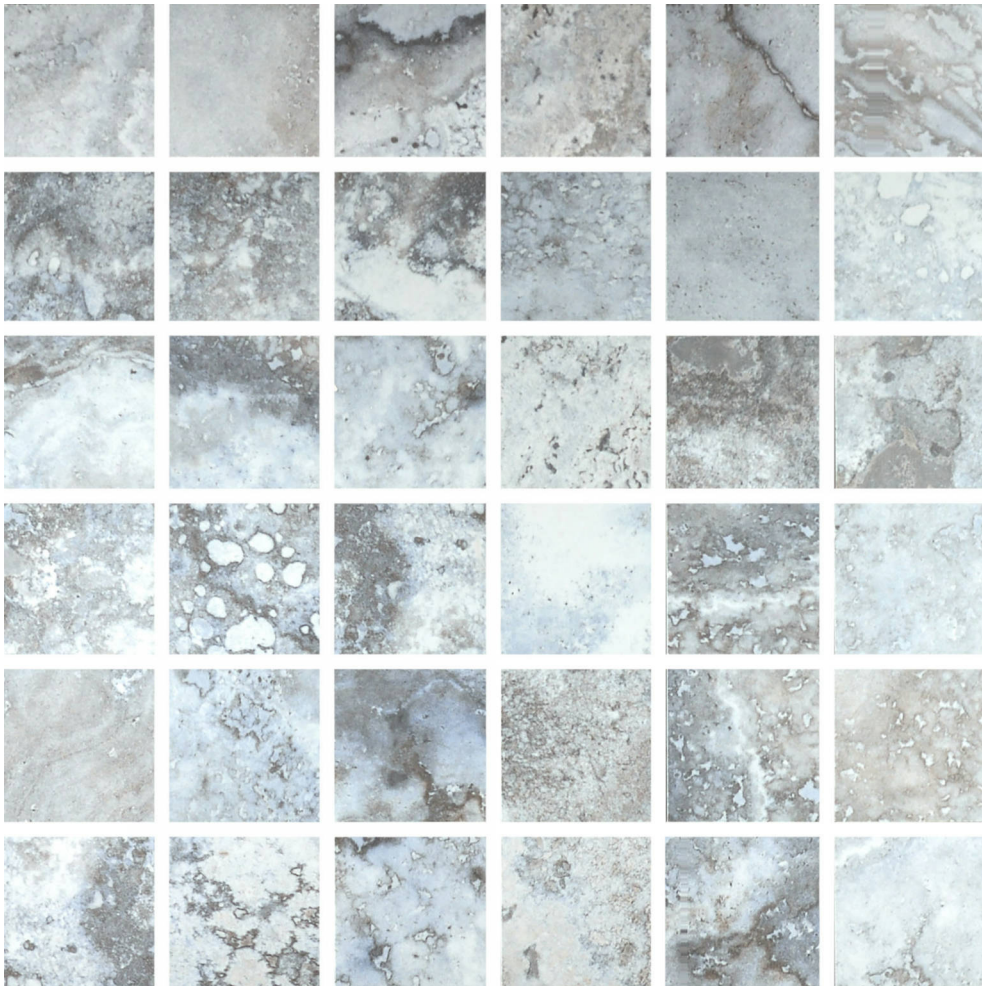

Tiles by Kia

PRODUCT AZZURRO 2X2 MOSAIC

Tile | 12"x12" | Porcelain

GRAPHIC VARIETY

ROOM SCENES

TECHNICAL DATA

CODE: QUSI-AZ-FM
NAME: Azzurro 2X2 Mosaic
SIZE: 12"x12"
SERIES: Siena
FINISH: Matt
LOOK: Marble Look
BILLING UNIT: SH
FAMILY: Tile
FROST RESISTANCE: Yes
MOSAIC CHIP SIZE: 2"x2"
STYLE: Contemporary
SUITABLE FOR: Backsplash,Indoor,Shower
TYPOLOGY: Porcelain
TYPE OF PIECE: Mosaic
USE: Floor and Wall