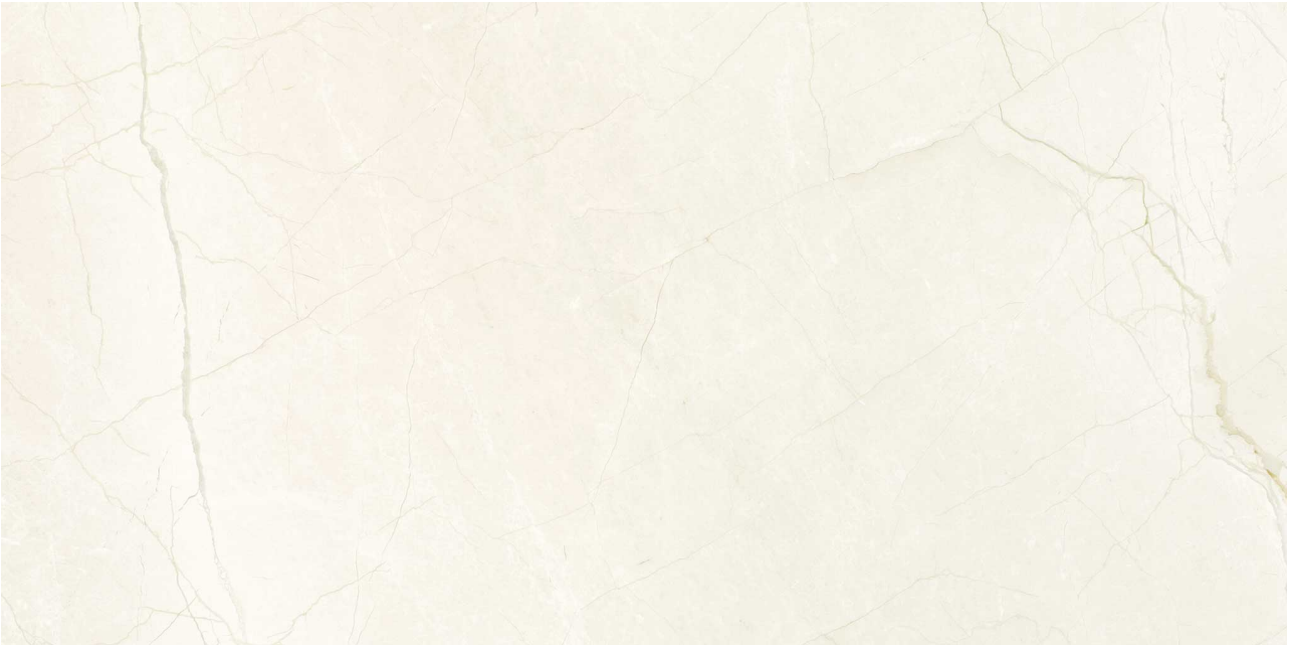

Tiles by Kia

PRODUCT AVORIO CREMA 12X24

Stone | 12"x24" | Marble

TECHNICAL DATA

CODE: AS5000-03720
NAME: Avorio Crema 12x24
SIZE: 12"x24"
SERIES: Avorio Crema
FINISH: Honed
BILLING UNIT: SF
EDGE: Straight Edge
FAMILY: Stone
SUITABLE FOR: Indoor|Shower
TYPOLOGY: Marble
TYPE OF PIECE: Field Tile
USE: Floor and Wall