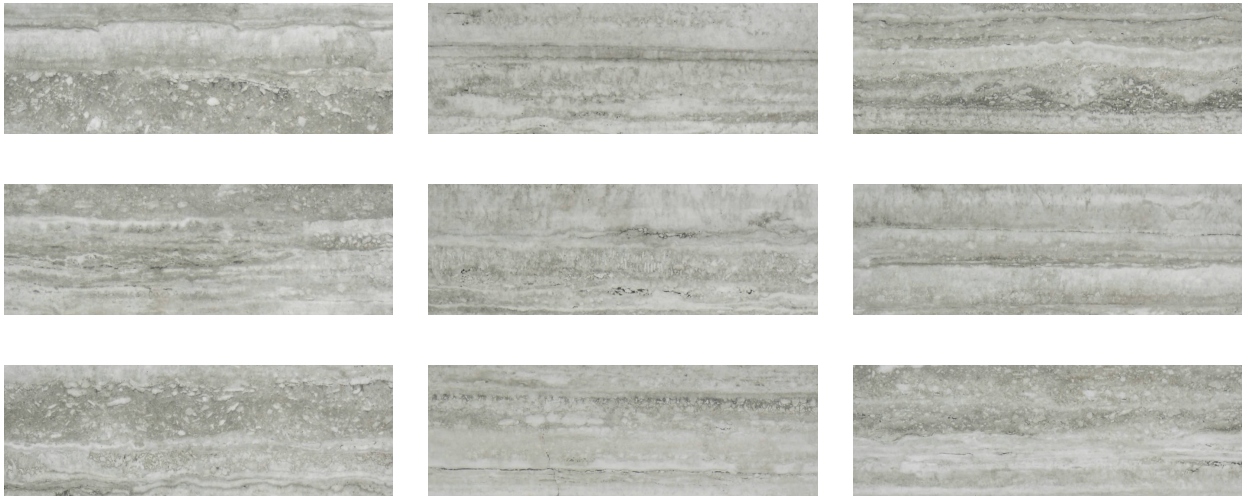

Tiles by Kia

PRODUCT TREISTE TRAVERTINI POLISHED 4X12

Tile | 4"x12" | Glazed Porcelain

GRAPHIC VARIETY

TECHNICAL DATA

CODE: QULX-TR-1P

NAME: Treiste Travertini Polished 4X12

SIZE: 4"x12"

SERIES: Luxury

FINISH: Polished

LOOK: Marble Look

BILLING UNIT: SF

EDGE: Rectified

FAMILY: Tile

FROST RESISTANCE: Yes

PEI: 4

STYLE: Contemporary

SUITABLE FOR: Backsplash,Indoor,Shower

TPOLOGY: Glazed Porcelain

TYPE OF PIECE: Field Tile

USE: Floor and Wall

PACKING

Size	Product type	BOX			PALLET		
		pcs	sqft	lb	boxes	sqft	lb
4"x12"	Field Tile	30	9.48		60		