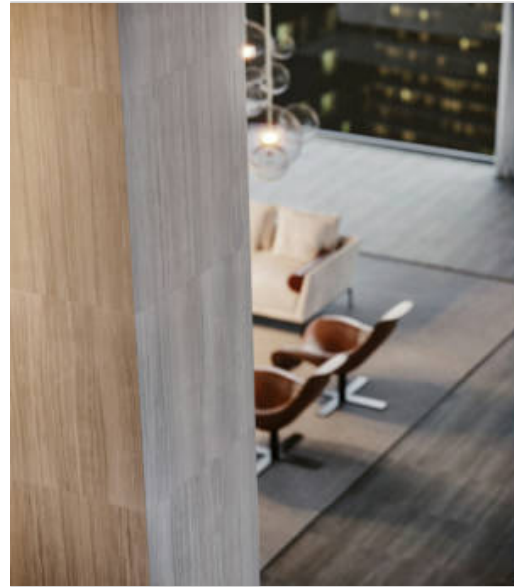

Tiles by Kia

PRODUCT 12X24 ICE

Tile | 12"x24" | Porcelain

GRAPHIC VARIETY

ROOM SCENES

TECHNICAL DATA

CODE: AC4500-02600

NAME: 12X24 Ice

SIZE: 12"x24"

SERIES: Evolution

FINISH: Matt

LOOK: Marble Look

BILLING UNIT: SF

FAMILY: Tile

FROST RESISTANCE: Yes

PEI: 4