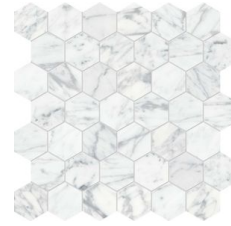

Tiles by Kia

SERIES VIRTUE BIANCO

| | Marble

A precious surface with bold character defines this honed marble, rich of silvery color contrasts. A robust and charismatic decorative surface with bold character. It offers a wide spectrum of visual interest through graphic and elegant patterns.

PRODUCTS

Virtue Bianco 18x36
18"x36" | Marble

Gemma Mystique 12x24
12"x24" | Marble

Virtue Bianco 2 Hexagon Mosaic
12"x12" | Marble

Virtue Bianco 2x6 Picket Mosaic
10.5"x12" | Marble

Gemma Mystique 3x12
3"x12" | Marble

Virtue Bianco .5x12 Deco-Bar
0.5"x12" | Marble

Virtue Bianco 1.25x4 Herringbone Mosaic
11.25"x11.375" | Marble

ROOM SCENES

Size	Product type	BOX			PALLET		
		pcs	sqft	lb	boxes	sqft	lb
18"x36"	Field Tile	2	9.04	58.93		325.44	
12"x24"	Field Tile	4	7.97	52.492		382.56	
12"x12"	Mosaic	5	4.95	26.345		49.5	
10.5"x12"	Mosaic	5	4.41	22.31		44.1	
3"x12"	Field Tile	30	7.43	42.6		378.93	
0.5"x12"	Trim	50		17.4			
11.25"x11.375"	Mosaic	5	4.41	22.82		44.1	