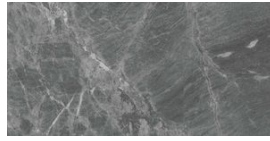

Tiles by Kia

SERIES VIRTUE BIANCO

| | Marble

A precious surface with bold character defines this honed marble, rich of silvery color contrasts. A robust and charismatic decorative surface with bold character. It offers a wide spectrum of visual interest through graphic and elegant patterns.

PRODUCTS

Virtue Bianco 18x36
18"x36" | Marble

Gemma Mystique 12x24
12"x24" | Marble

Virtue Bianco 2 Hexagon Mosaic
12"x12" | Marble

Virtue Bianco 2x6 Picket Mosaic
10.5"x12" | Marble

Gemma Mystique 3x12
3"x12" | Marble

Virtue Bianco .5x12 Deco-Bar
0.5"x12" | Marble

Virtue Bianco 1.25x4 Herringbone Mosaic
11.25"x11.375" | Marble

ROOM SCENES

Size	Product type	BOX			PALLET		
		pcs	sqft	lb	boxes	sqft	lb
18"x36"	Field Tile	2	9.04	58.93		325.44	
12"x24"	Field Tile	4	7.97	52.492		382.56	
12"x12"	Mosaic	5	4.95	26.345		49.5	
10.5"x12"	Mosaic	5	4.41	22.31		44.1	
3"x12"	Field Tile	30	7.43	42.6		378.93	
0.5"x12"	Trim	50		17.4			
11.25"x11.375"	Mosaic	5	4.41	22.82		44.1	