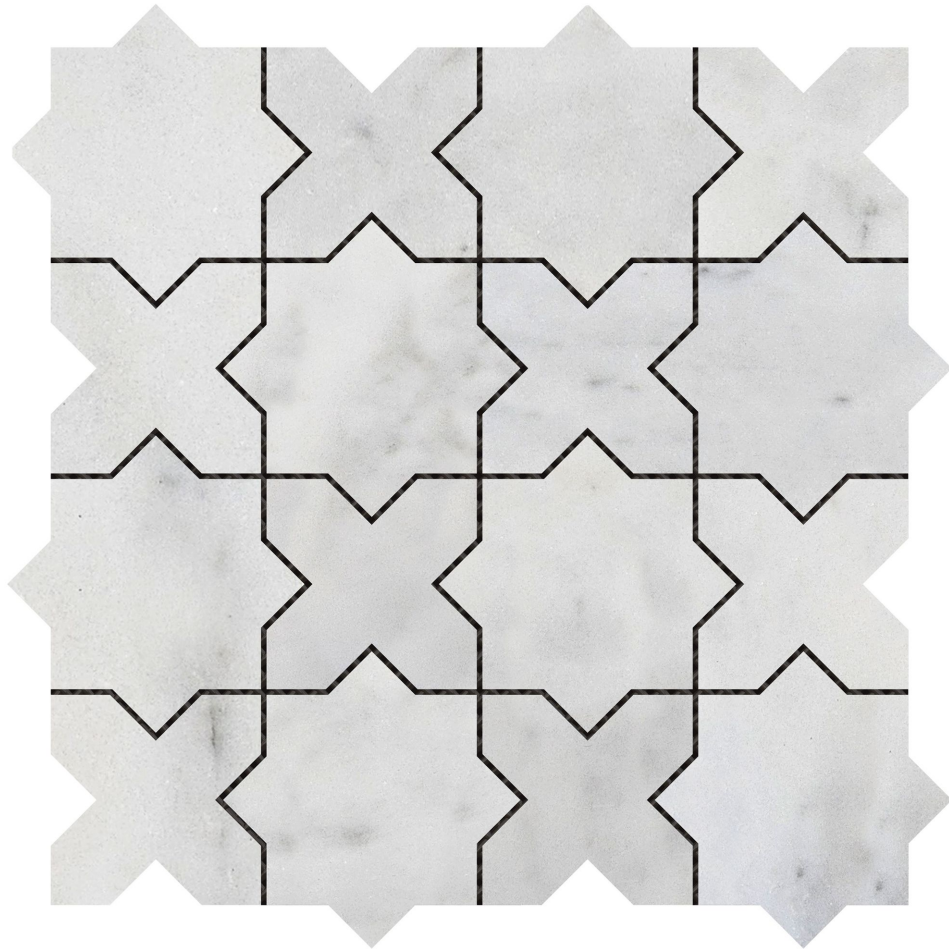

Tiles by Kia

PRODUCT

3\"X3\" CROSS & STAR WHITE GREY MARBLE

Mosaic and Decorative Tile | 12\"x12\" | Marble

ROOM SCENES

TECHNICAL DATA

CODE: RVCHAWM222

NAME: 3"x3" Cross & Star White Grey Marble

SIZE: 12"x12"

SERIES: Chelsea Collection

LOOK: Multi-Look Mosaics

BILLING UNIT: SH

FAMILY: Mosaic and Decorative Tile

MOSAIC CHIP SIZE: 3"x3"

SUITABLE FOR: Backsplash,Indoor,Outdoor,Shower,Pool

TYPOLOGY: Marble