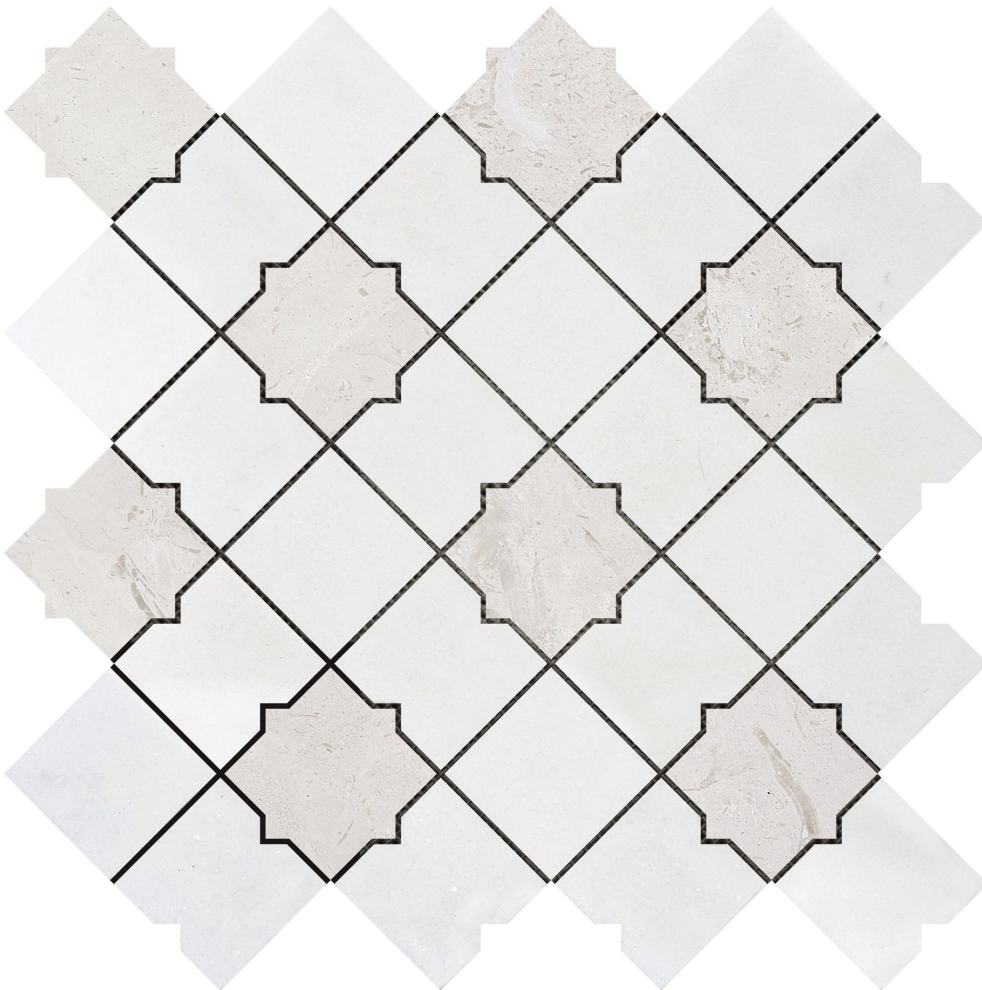

### STAR & SQUARE WHITE & BEIGE MIX MARBLE

---

Mosaic and Decorative Tile | 11"x11" | Marble

### TECHNICAL DATA

CODE: RVCHAWM194  
NAME: Star & Square White & Beige Mix Marble  
SIZE: 11"x11"  
SERIES: Chelsea Collection  
LOOK: Multi-Look Mosaics  
BILLING UNIT: SH  
FAMILY: Mosaic and Decorative Tile  
SUITABLE FOR: Backsplash,Indoor,Outdoor,Shower,Pool  
TYPOLOGY: Marble  
TYPE OF PIECE: Mosaic  
USE: Floor and Wall