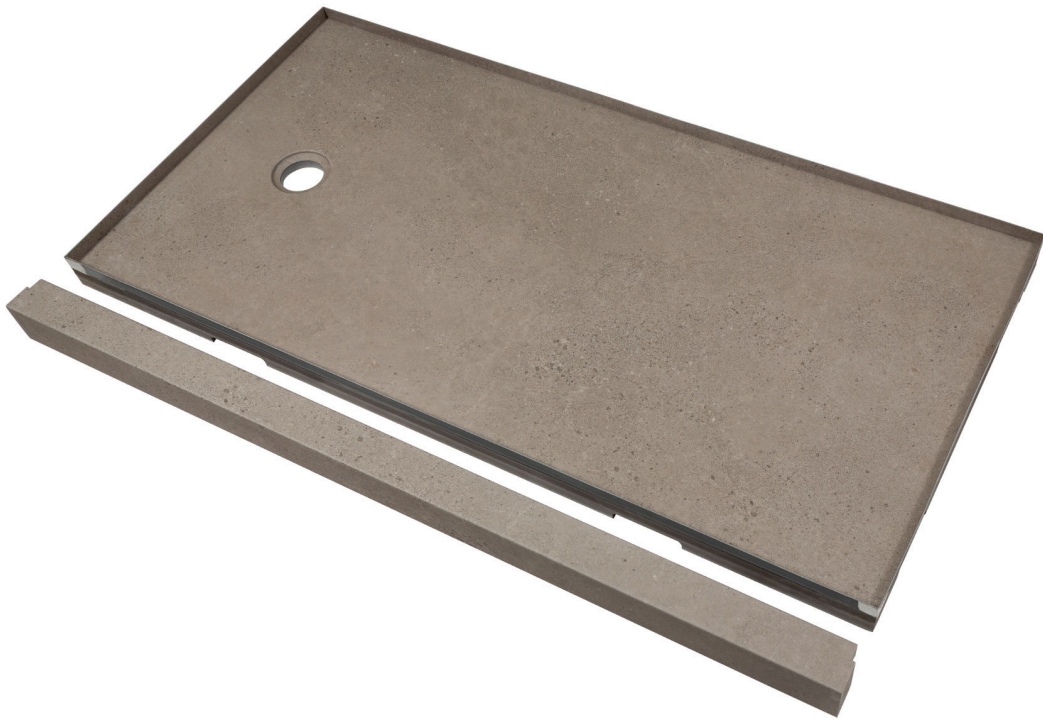

Tiles by Kia

PRODUCT

SHOWER PAN 32X60 CONCRETE SAND

Waterproof Walls | 32"x60"x3.5" | High-density PVC core

GRAPHIC VARIETY

TECHNICAL DATA

CODE: LCSP326073

NAME: Shower Pan 32x60 Concrete Sand

SIZE: 32"x60"x3.5"

SERIES: Concrete Sand

LOOK: Stone Look Shower Pan

BILLING UNIT: EA

FAMILY: Waterproof Walls

SPECIAL ORDER: Special Order

SUITABLE FOR: Shower

TPOLOGY: High-density PVC core

TYPE OF PIECE: Shower Pan Base

TPOLOGY: Shower Pan

TOTAL THICKNESS: 3.5"

USE: Floor only

NOTES: This product is special order and cannot be cancelled, returned, or refunded.

PACKING

Size	Product type	BOX			PALLET		
		pcs	sqft	lb	boxes	sqft	lb
32"x60"x3.5"							