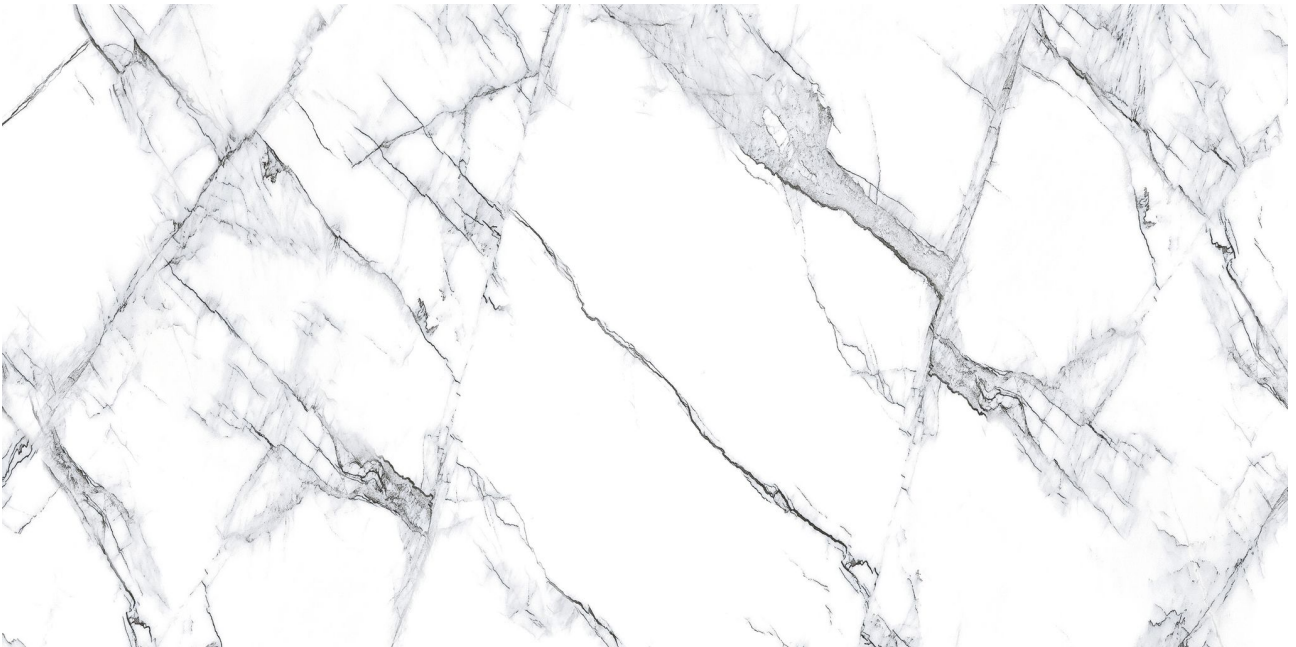

Tiles by Kia

PRODUCT

TREASURE ICE WHITE MARBLE 24X48 POLISHED

Tile | 24"x48" | Porcelain