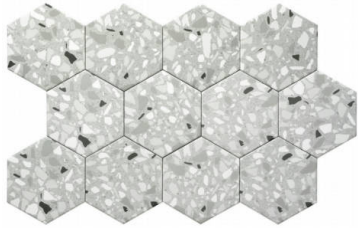

## SERIES ALTEA

---

Terrazo | | Porcelain

## PRODUCTS

**Altea 5.5X6.3" Grey Hexagon**  
5.5"x6.3" | Porcelain