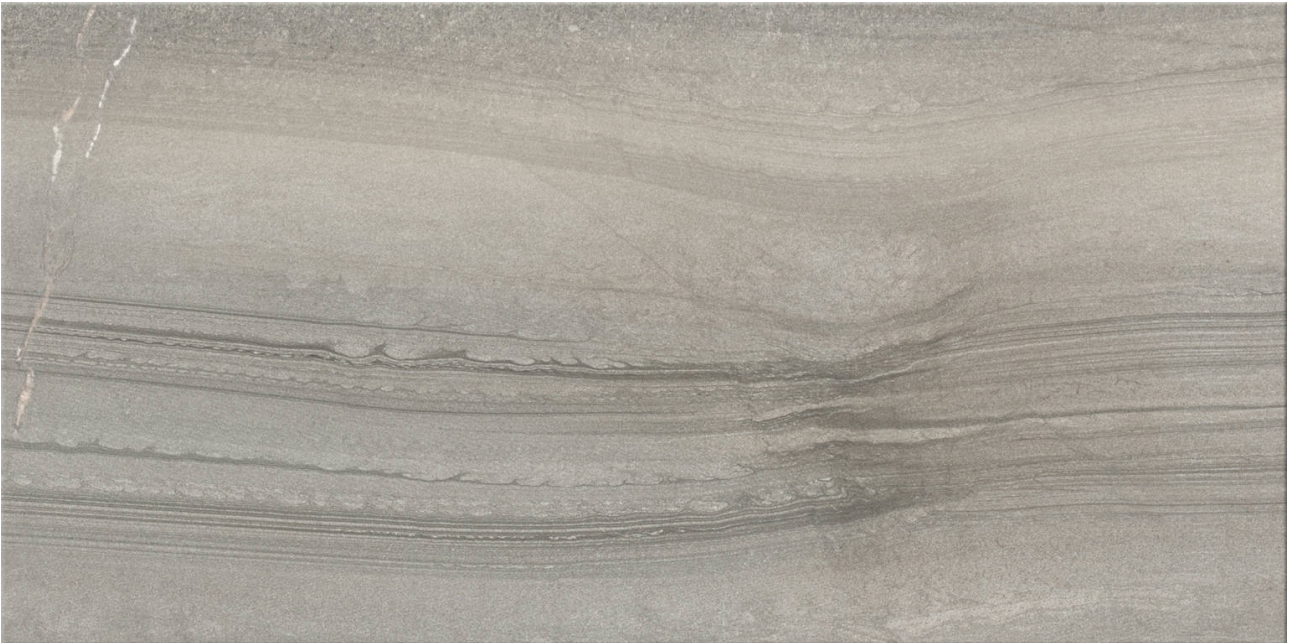

Tiles by Kia

PRODUCT 24X48 SYMPHONY GRAY

Tile | 24"x48" | Porcelain

ROOM SCENES

TECHNICAL DATA

CODE: QURH-SY-2
NAME: 24x48 Symphony Gray
SIZE: 24"x48"
SERIES: Rhythm
FINISH: Matt
LOOK: Marble Look
BILLING UNIT: SF
FAMILY: Tile
FROST RESISTANCE: Yes
PEI: 4
STYLE: Contemporary
SUITABLE FOR: Indoor, Shower
TYPOLOGY: Porcelain
TYPE OF PIECE: Field Tile
USE: Floor and Wall