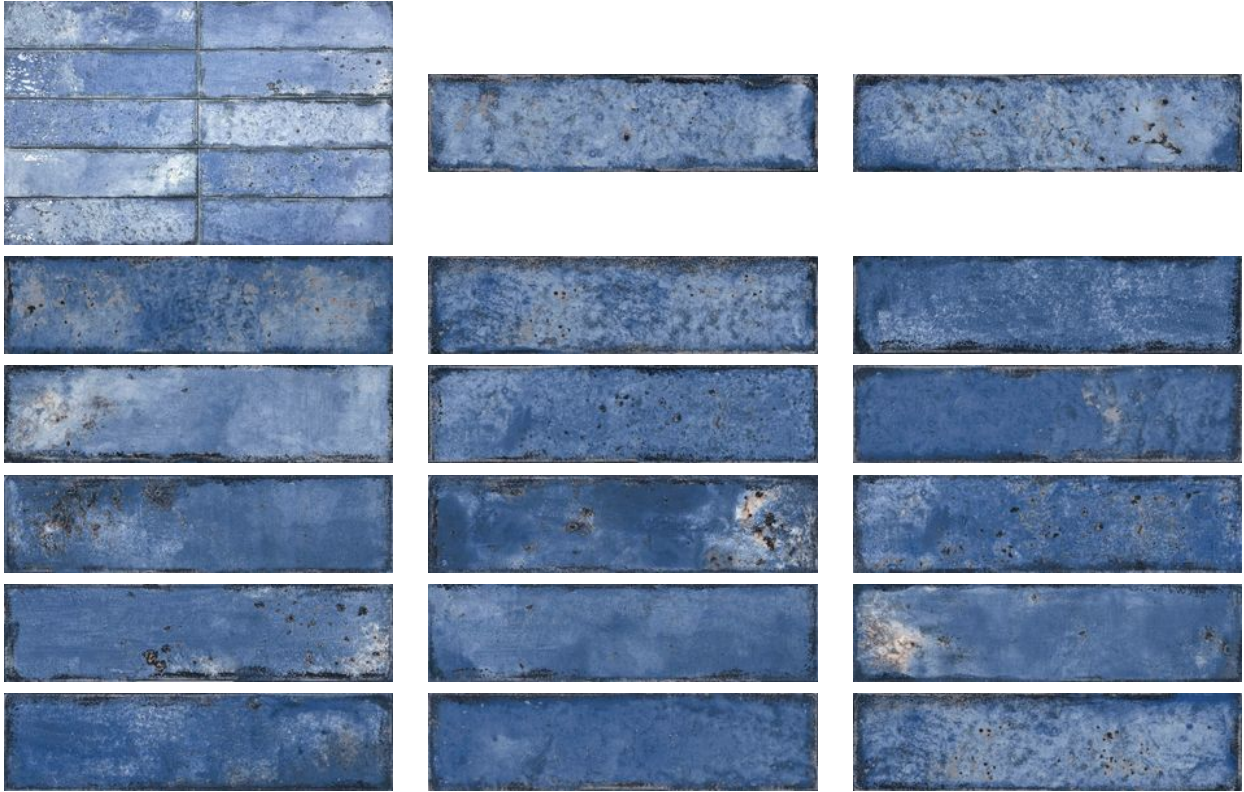

Tiles by Kia

PRODUCT JAMAICA BLUE 3X11

Tile | 3"x11" | Porcelain

GRAPHIC VARIETY

ROOM SCENES

TECHNICAL DATA

CODE: QUJA-BL-1
NAME: Jamaica Blue 3x11
SIZE: 3"x11"
SERIES: Jamaica
FINISH: Gloss
LOOK: Hand-crafted
BILLING UNIT: SF
FAMILY: Tile
FROST RESISTANCE: Yes
PEI: 4
STYLE: Contemporary
SUITABLE FOR: Indoor| Outdoor| Pool| Backsplash| Shower
TYPOLOGY: Porcelain
TYPE OF PIECE: Field Tile
USE: Floor and Wall

PACKING

Size	Product type	BOX			PALLET		
		pcs	sqft	lb	boxes	sqft	lb
3"x11"	Field Tile	26	5.38		104		

WARNING The information contained in this packing list is for guidance only, the contents of the packing may vary. Please consult our sales representatives for an exact list.