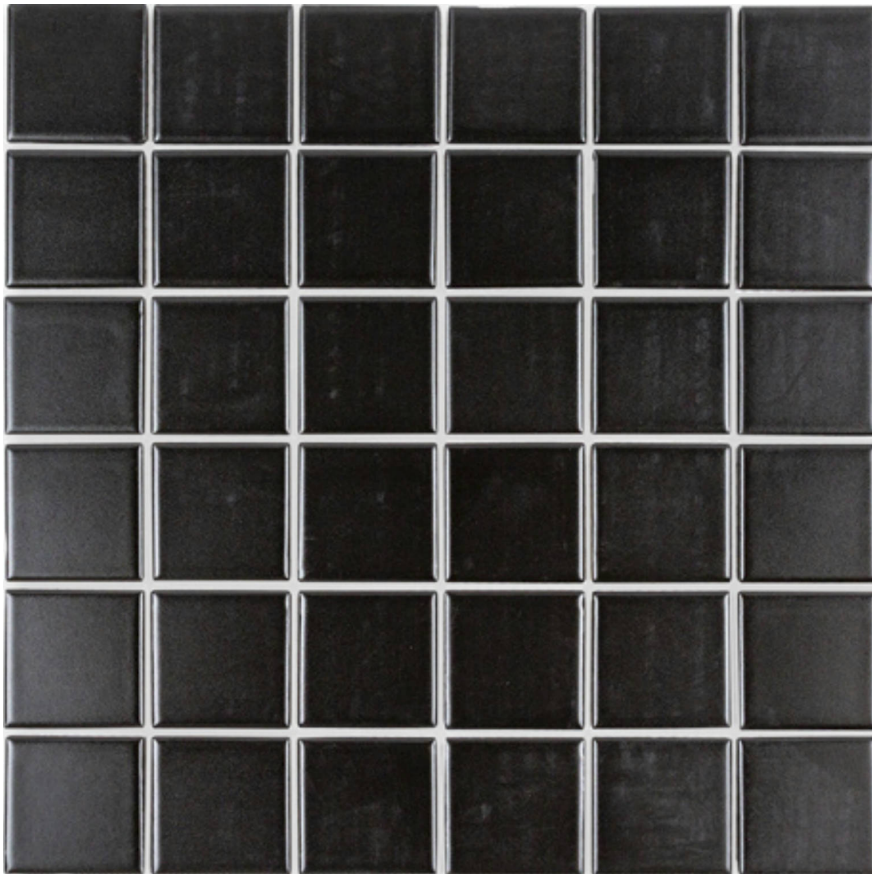

Tiles by Kia

PRODUCT DESSERT BAR MOSAIC CHOCOLATE

Mosaic and Decorative Tile | 11.88"x11.88" | Porcelain

TECHNICAL DATA

CODE: RVHA006
NAME: Dessert Bar Mosaic Chocolate
SIZE: 11.88"x11.88"
SERIES: Hamptons Collection
LOOK: Multi-Look Mosaics
BILLING UNIT: SH
FAMILY: Mosaic and Decorative Tile
MOSAIC CHIP SIZE: 2"x2"
STYLE: Contemporary
SUITABLE FOR: Backsplash, Indoor
TYPOLOGY: Porcelain
TYPE OF PIECE: Mosaic
USE: Floor and Wall