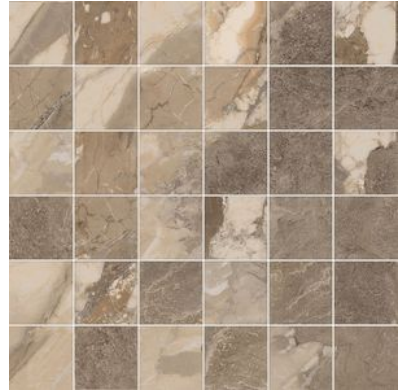

Tiles by Kia

PRODUCT DYNASTY TAUPE 2X2 MOSAIC

Tile | 12"x12" | Porcelain

GRAPHIC VARIETY

TECHNICAL DATA

CODE: QUDY-TA-M1
NAME: Dynasty Taupe 2X2 Mosaic
SIZE: 12"x12"
SERIES: Dynasty
FINISH: Matt
LOOK: Marble Look
BREAKING STRENGTH (APH): min. 35 N/mm²
BILLING UNIT: SF
CHEMICAL RESISTANCE (APH): Not Affected
FAMILY: Tile
FROST RESISTANCE: Yes
MOSAIC CHIP SIZE: 2"x2"
PEI: 4
SHADE VARIATION: V4
STAIN RESISTANCE (APH): Not Affected
STYLE: Traditional
SUITABLE FOR: Indoor, Outdoor, Pool, Backsplash, Shower
TYPOLOGY: Porcelain
THICKNESS (APH): 8.5 Mm
TYPE OF PIECE: Mosaic
USE: Floor and Wall
WATER ABSORPTION (APH): <=0.5%