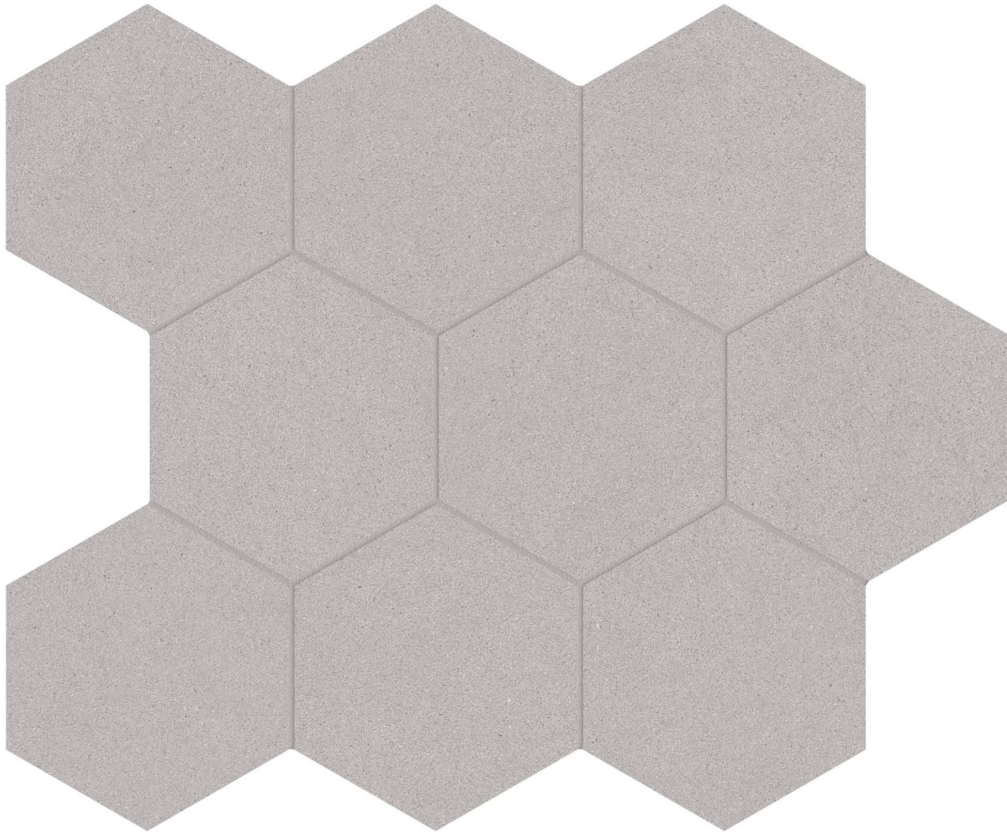

Tiles by Kia

PRODUCT

SERENA 4\ " HEX SHALE

Tile | 10.5"x12" | Porcelain

TECHNICAL DATA

CODE: AC8510-00270

NAME: Serena 4" Hex Shale

SIZE: 10.5"x12"

SERIES: Serena

FINISH: Organic Matte

LOOK: Stone Look

EDGE: Rectified

FAMILY: Tile

SPECIAL ORDER: Special Order

STYLE: Contemporary

SUITABLE FOR: Indoor| Outdoor