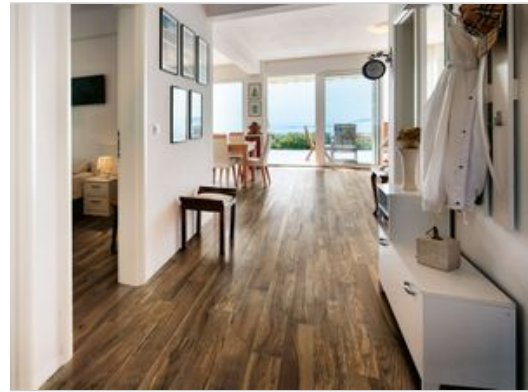

ROOM SCENES