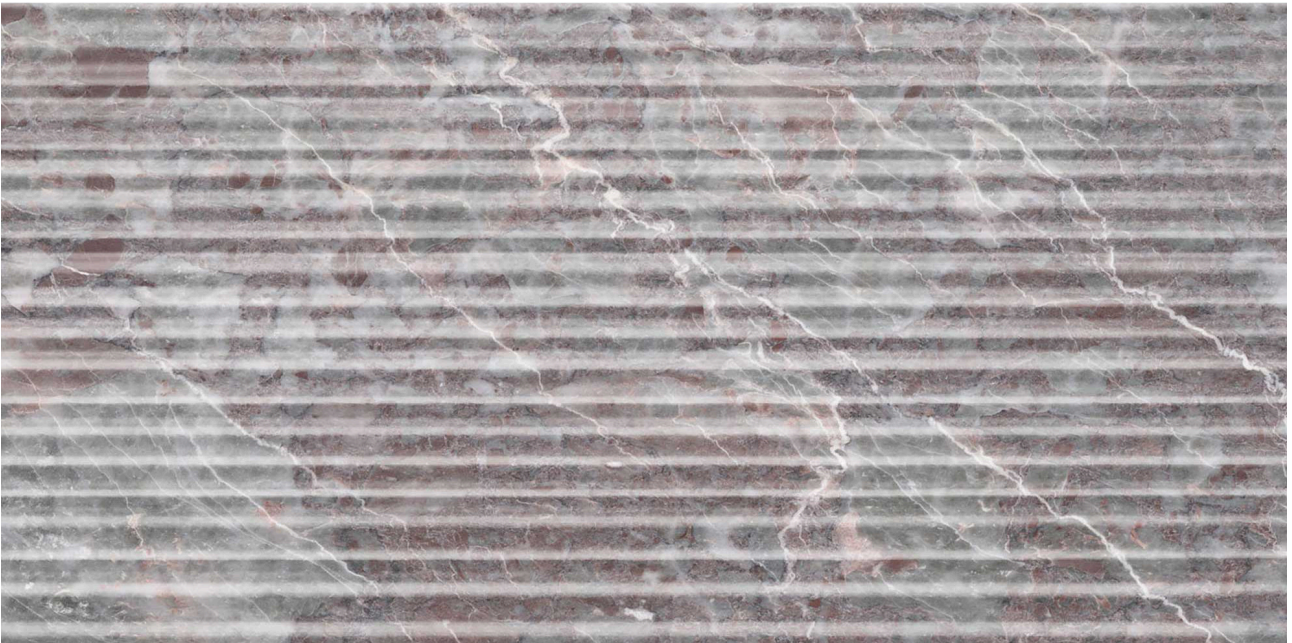

# Tiles by Kia

---

## PRODUCT SERENO BURGUNDY 12X24 CURVA

---

Stone | 12"x24" | Marble

## TECHNICAL DATA

CODE: AS5000-06550  
NAME: Sereno Burgundy 12x24 Curva  
SIZE: 12"x24"  
SERIES: Sereno Burgundy  
FINISH: Honed  
BILLING UNIT: SF  
EDGE: Straight Edge  
FAMILY: Stone  
SUITABLE FOR: Indoor|Shower  
TYPOLOGY: Marble  
TYPE OF PIECE: Field Tile  
USE: Wall only