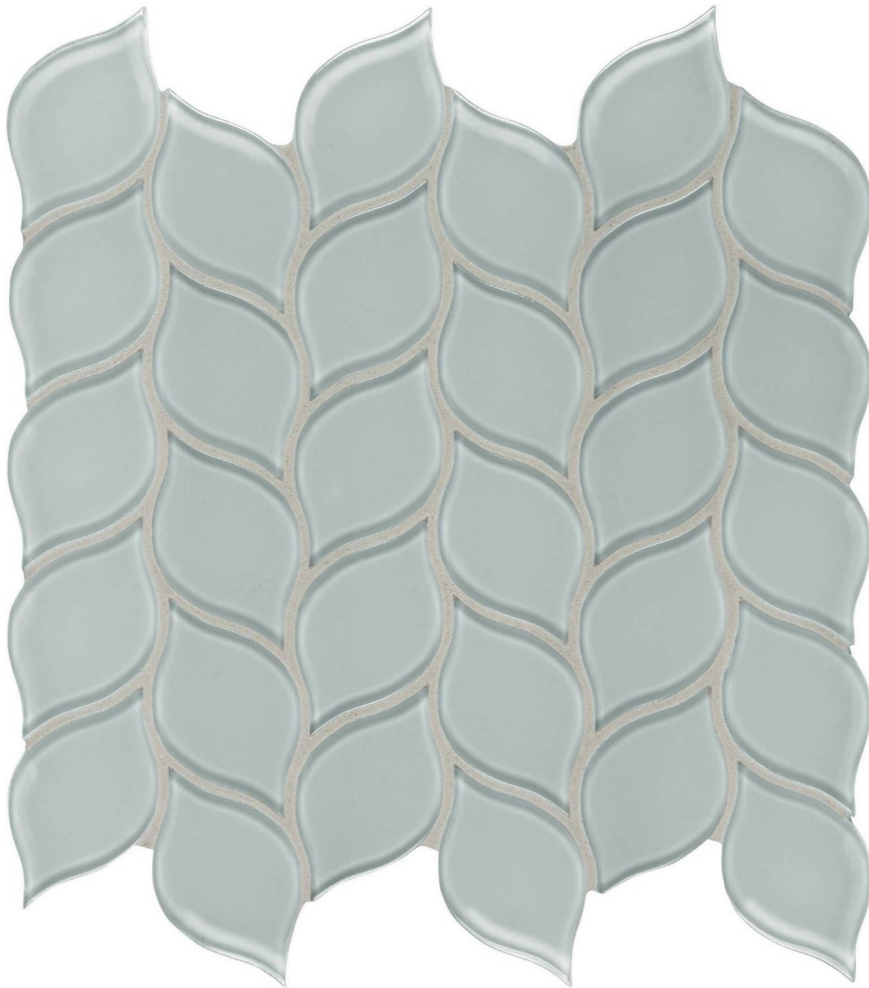

Tiles by Kia

PRODUCT CLOUD PETAL MOSAIC

Mosaic and Decorative Tile | 12"x12" |

TECHNICAL DATA

CODE: AC3001-00280

NAME: Cloud Petal Mosaic

SIZE: 12"x12"

SERIES: Element

FINISH: Gloss

LOOK: Glass

BILLING UNIT: SF

FAMILY: Mosaic and Decorative Tile

MOSAIC CHIP SIZE: Mesh-Mounted

SPECIAL ORDER: Special Order

STYLE: Classic

SUITABLE FOR: Indoor|Outdoor