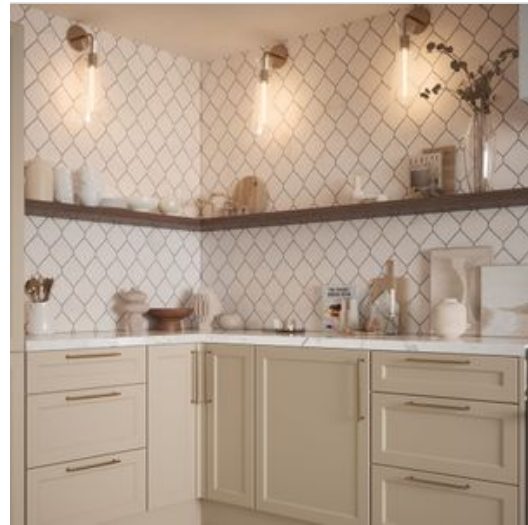

Tiles by Kia

PRODUCT ELM BLUE MOSAIC

Mosaic and Decorative Tile | 9"x13" | Marble

DETAILS

ROOM SCENES

TECHNICAL DATA

CODE: RVHA096
NAME: Elm Blue Mosaic
SIZE: 9"x13"
SERIES: Hamptons Collection
LOOK: Multi-Look Mosaics
BILLING UNIT: SH
FAMILY: Mosaic and Decorative Tile
SHADE VARIATION: V3
STYLE: Contemporary
SUITABLE FOR: Backsplash, Indoor
TYPOLOGY: Marble
TYPE OF PIECE: Mosaic
USE: Floor and Wall