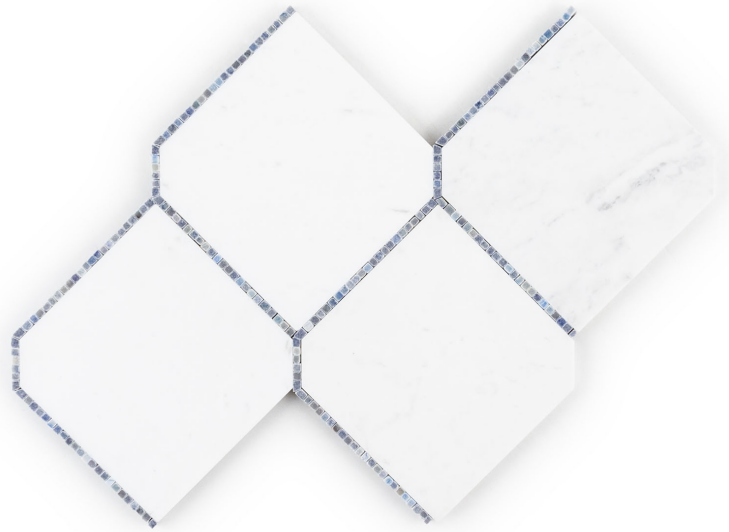

Tiles by Kia

PRODUCT ELM BLUE MOSAIC

Mosaic and Decorative Tile | 9"x13" | Marble

DETAILS

ROOM SCENES

TECHNICAL DATA

CODE: RVHA096
NAME: Elm Blue Mosaic
SIZE: 9"x13"
SERIES: Hamptons Collection
LOOK: Multi-Look Mosaics
BILLING UNIT: SH
FAMILY: Mosaic and Decorative Tile
SHADE VARIATION: V3
STYLE: Contemporary
SUITABLE FOR: Backsplash, Indoor
TYPOLOGY: Marble
TYPE OF PIECE: Mosaic
USE: Floor and Wall