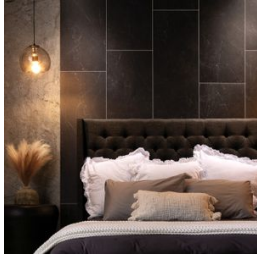

Tiles by Kia

SERIES ETNA MATTE WALL

Stone Look | | SPC

PRODUCTS

Etna Matte Wall Panel
48x120
48"x120" | SPC

Etna Matte Wall Panel 24x48
24"x48" | SPC

Etna Matte Shower Bench 26x18.63x3
26"x18.63"x3" | SPC

Etna Matte Shower Shelf
14.56x7.12x2
14.5"x7.12"x2" | SPC

ROOM SCENES

Size	Product type	BOX			PALLET		
		pcs	sqft	lb	boxes	sqft	lb
48"x120"	Panel	1					
24"x48"	Panel	5					
26"x18.63"x3"							
14.5"x12"x2"							

WARNING The information contained in this packing list is for guidance only, the contents of the packing may vary. Please consult our sales representatives for an exact list.