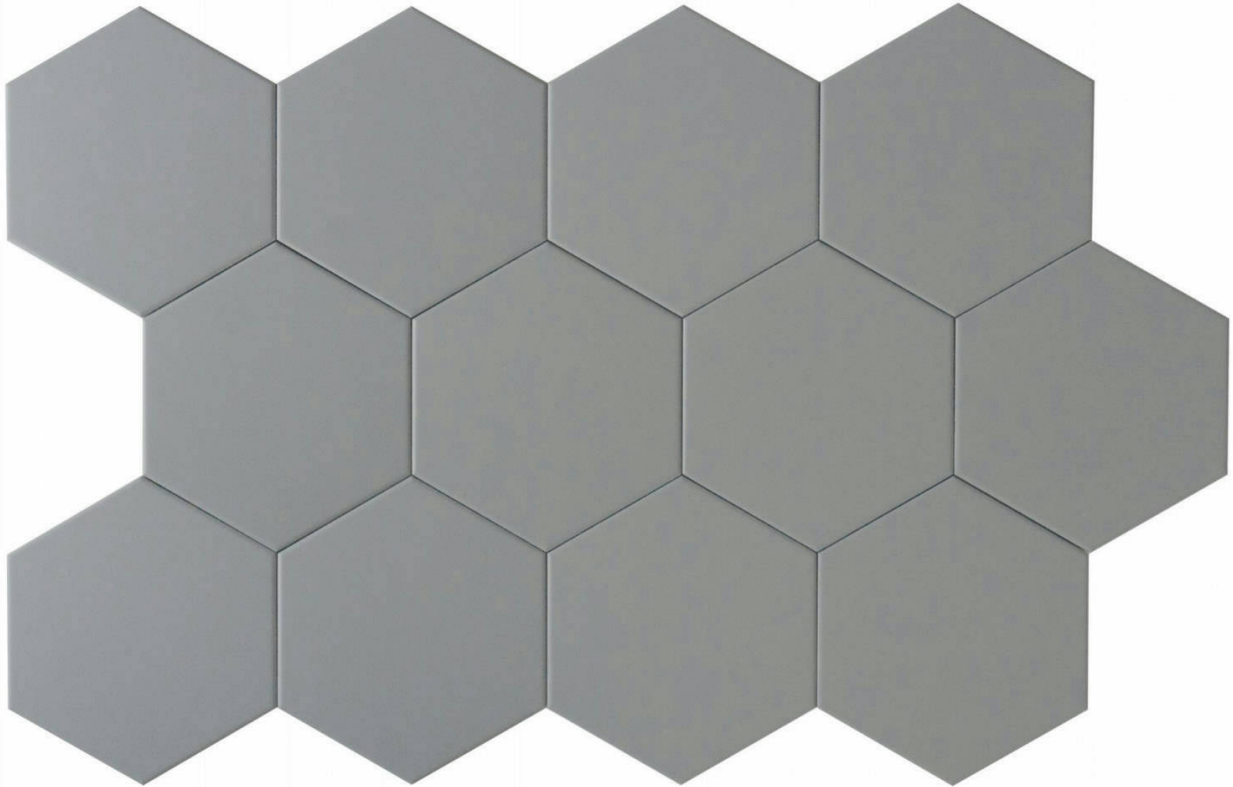

### VIDA 5.5X6.3" GREY HEXAGON

---

Tile | 5.5"x6.3" | Porcelain

## TECHNICAL DATA

CODE: QUVI-GR-1  
NAME: Vida 5.5X6.3" Grey Hexagon  
SIZE: 5.5"x6.3"  
SERIES: Vida  
FINISH: Matt  
LOOK: Mono-Color  
BILLING UNIT: SF  
FAMILY: Tile  
FROST RESISTANCE: Yes  
PEI: 3  
SHADE VARIATION: V1  
STYLE: Contemporary  
SUITABLE FOR: Indoor|Outdoor|Pool|Shower  
TYPOLOGY: Porcelain  
TYPE OF PIECE: Field Tile  
USE: Floor and Wall