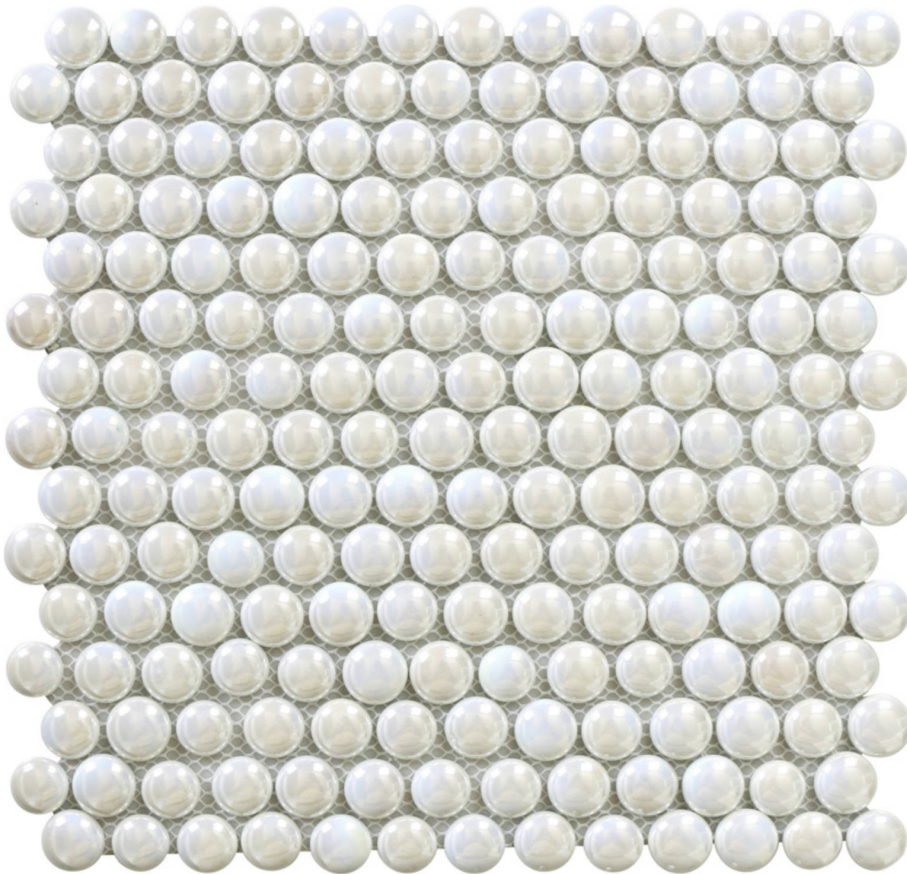

Tiles by Kia

PRODUCT

WHITE PENNY ROUND PEBBLES GLASS MOSAIC

Mosaic and Decorative Tile | 11.5"x12" |

TECHNICAL DATA

CODE: RVCHAWV043

NAME: White Penny Round Pebbles Glass Mosaic

SIZE: 11.5"x12"

SERIES: Chelsea Collection

LOOK: Multi-Look Mosaics

BILLING UNIT: SH

FAMILY: Mosaic and Decorative Tile

SUITABLE FOR: Backsplash,Indoor,Outdoor,Shower,Pool

TYPE OF PIECE: Mosaic

USE: Floor and Wall

PACKING