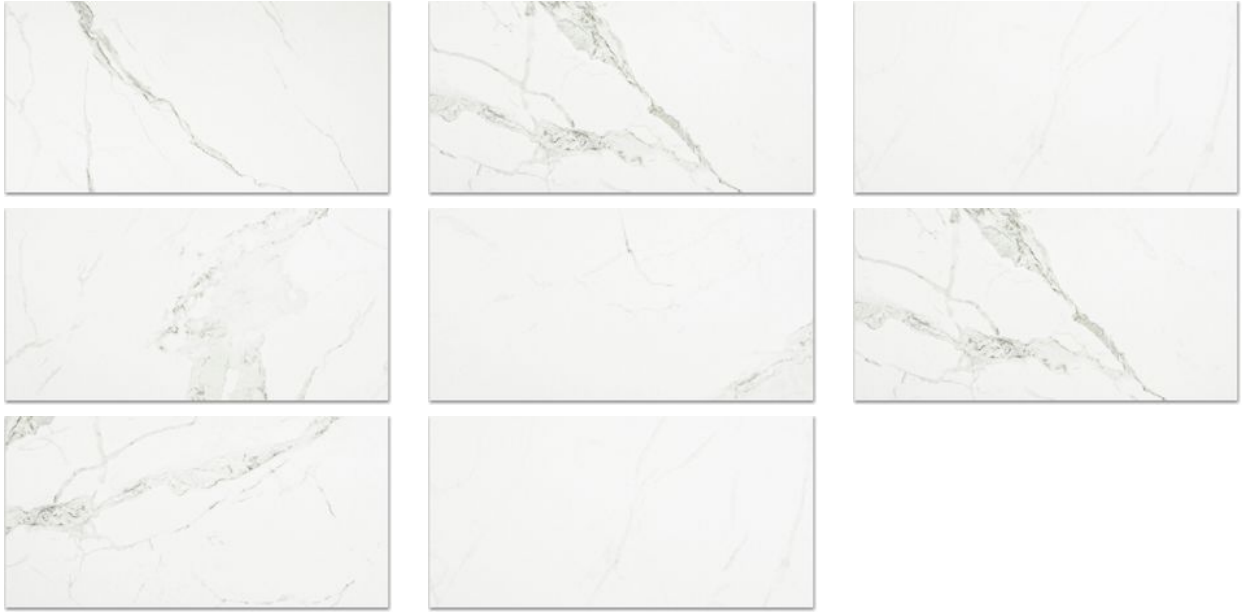

Tiles by Kia

PRODUCT
MATTE LOVE 16X32

Tile | 16"x32" | Porcelain

GRAPHIC VARIETY

TECHNICAL DATA

CODE: QUAD-LO-5N
NAME: Matte Love 16X32
SIZE: 16"x32"
SERIES: Ardor
FINISH: Matt
LOOK: Marble Look
BILLING UNIT: SF
EDGE: Rectified
FAMILY: Tile
FROST RESISTANCE: Yes
STYLE: Contemporary
SUITABLE FOR: Indoor
TYPOLOGY: Porcelain
TYPE OF PIECE: Field Tile
USE: Floor and Wall