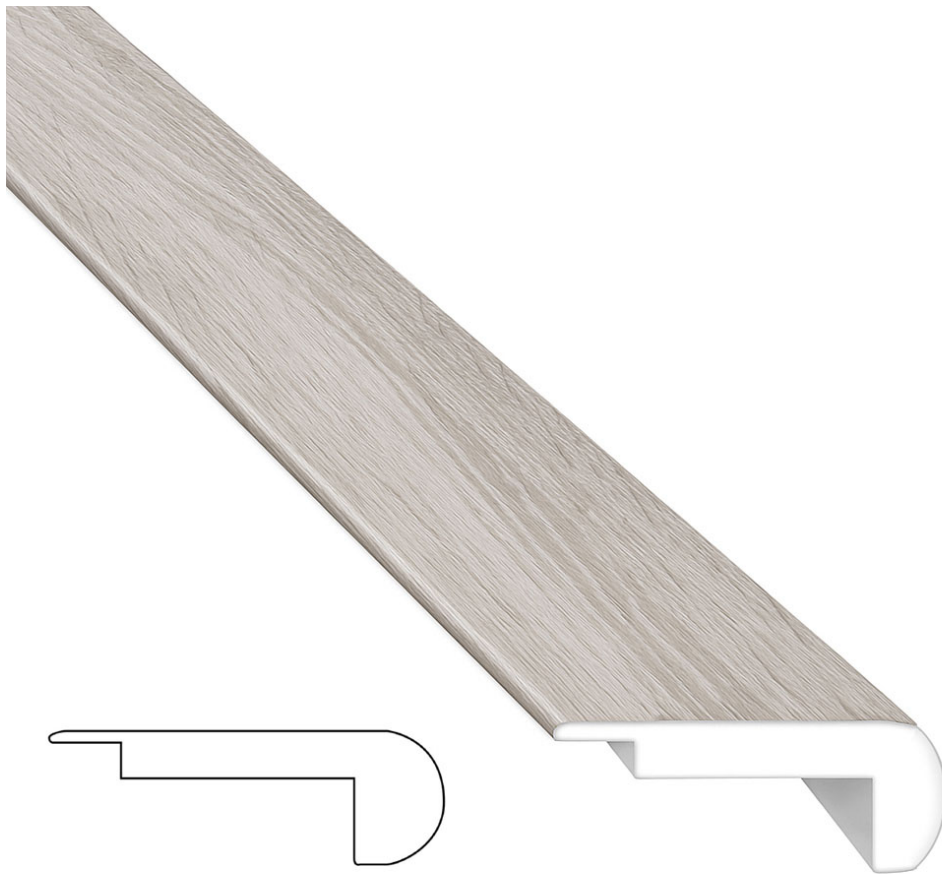

Tiles by Kia

PRODUCT

STAIRNOSE 2003-FRENCH OAK

Waterproof Flooring | 16"x48" | SPC Flooring

GRAPHIC VARIETY

TECHNICAL DATA

CODE: QUTM-FR-SN

NAME: Stairnose 2003-French Oak

SIZE: 16"x48"

SERIES: Timber Ridge Platinum 20

FINISH: Natural

LOOK: Wood Look

BILLING UNIT: PC

FAMILY: Waterproof Flooring

SUITABLE FOR: Indoor

TYPOLOGY: SPC Flooring

TYPE OF PIECE: Transition molding

USE: Floor only

NOTES: This Product Is An Spc/Waterproof Material And Not A Ceramic Tile.

PACKING

Size	Product type	BOX			PALLET		
		pcs	sqft	lb	boxes	sqft	lb
16"x48"	Transition molding	30					