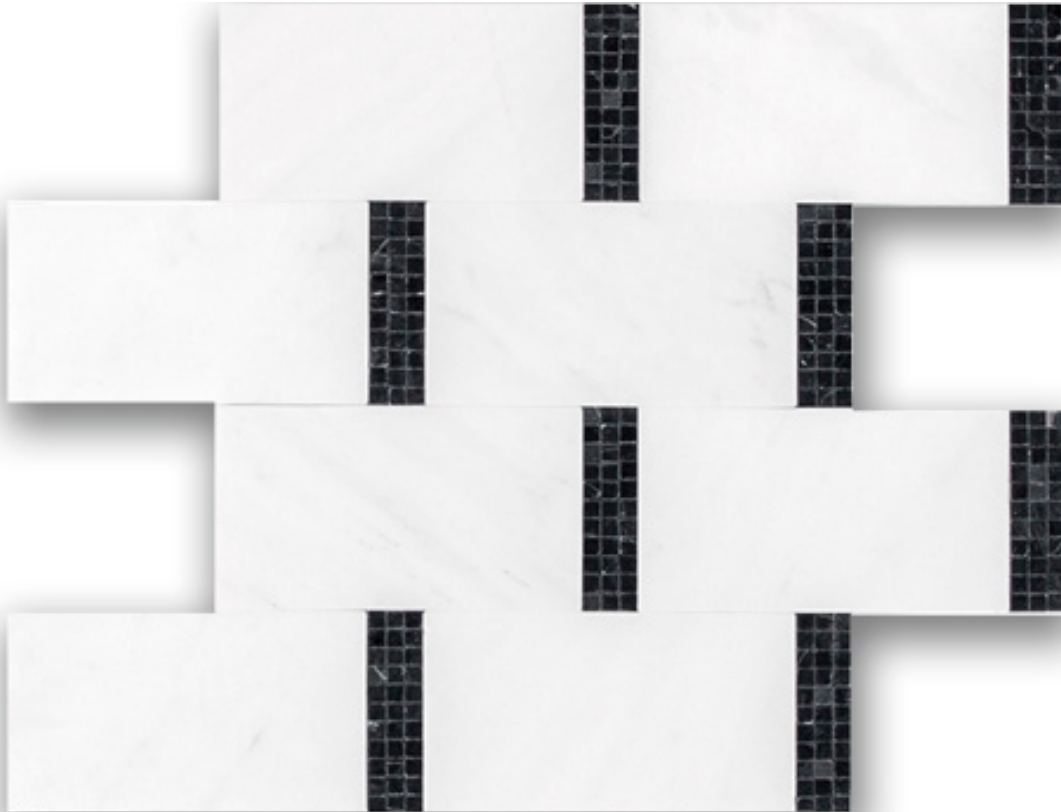

Tiles by Kia

PRODUCT
STARK BRICK MOSAIC MARBLED

Mosaic and Decorative Tile | 3"x12" |

TECHNICAL DATA

CODE: RVHA025
NAME: Stark Brick Mosaic Marbled
SIZE: 3"x12"
SERIES: Hamptons Collection
LOOK: Multi-Look Mosaics
BILLING UNIT: SH
FAMILY: Mosaic and Decorative Tile
STYLE: Contemporary
TYPE OF PIECE: Mosaic
USE: Floor and Wall