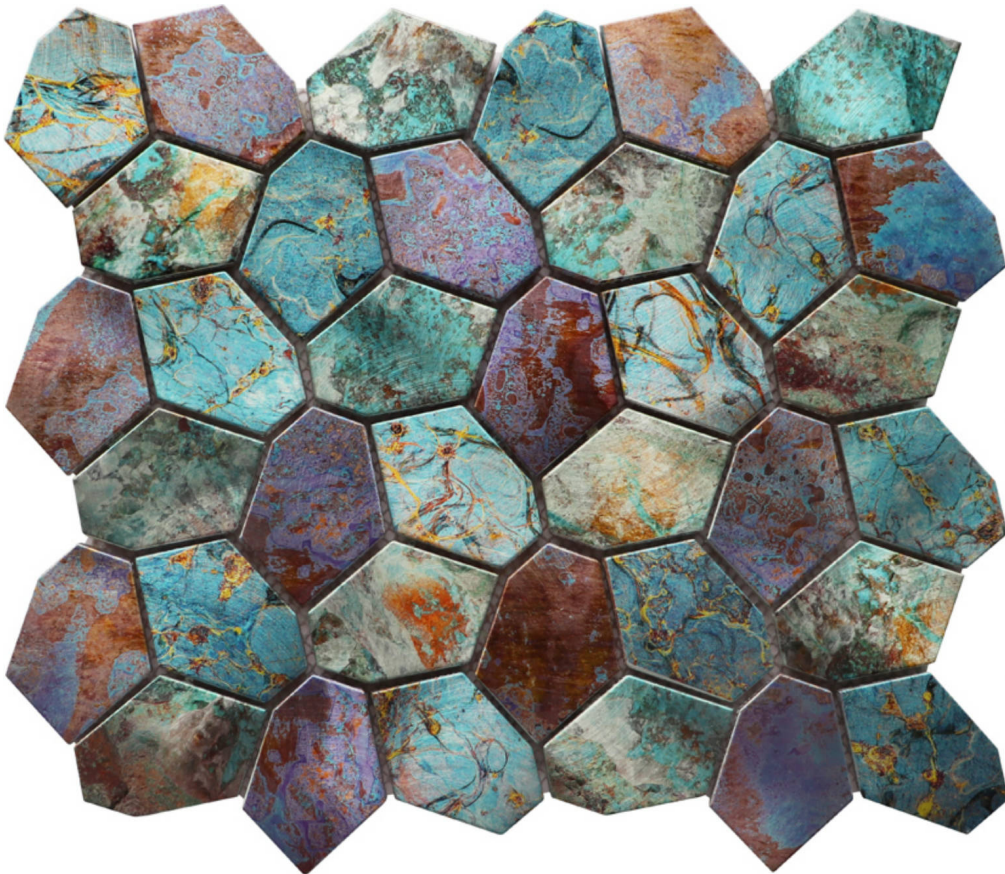

Tiles by Kia

PRODUCT

HEXAGON MIX METALLIC GREEN RUST MOSAIC

Mosaic and Decorative Tile | 11"x12" | Metal

ROOM SCENES

TECHNICAL DATA

CODE: RVCHAWM058
NAME: Hexagon Mix Metallic Green Rust Mosaic
SIZE: 11"x12"
SERIES: Chelsea Collection
LOOK: Multi-Look Mosaics
BILLING UNIT: SH
FAMILY: Mosaic and Decorative Tile
SUITABLE FOR: Backsplash, Indoor, Shower
TYPOLOGY: Metal
TYPE OF PIECE: Mosaic
USE: Wall only