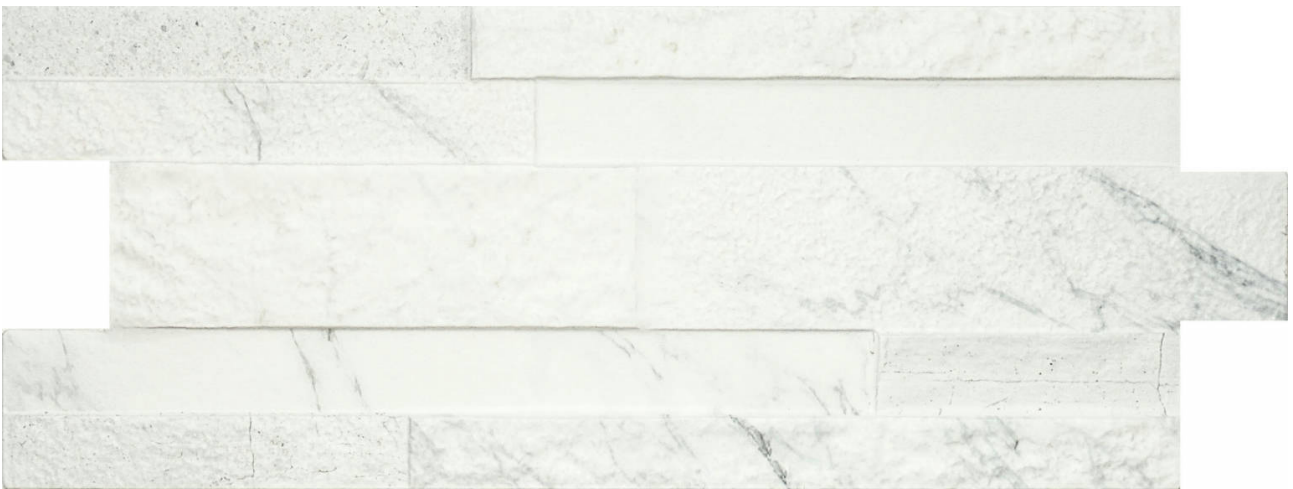

Tiles by Kia

PRODUCT TORINO BIANCO 6X16

Tile | 6"x16" | Porcelain

GRAPHIC VARIETY

ROOM SCENES

TECHNICAL DATA

CODE: QUMI-TB-1
NAME: Torino Bianco 6X16
SIZE: 6"x16"
SERIES: Milan
FINISH: Matt
LOOK: Stone Look
BILLING UNIT: SF
FAMILY: Tile
FROST RESISTANCE: Yes
STYLE: Classic
SUITABLE FOR: Indoor
TYPOLOGY: Porcelain
TYPE OF PIECE: Mosaic
USE: Wall only