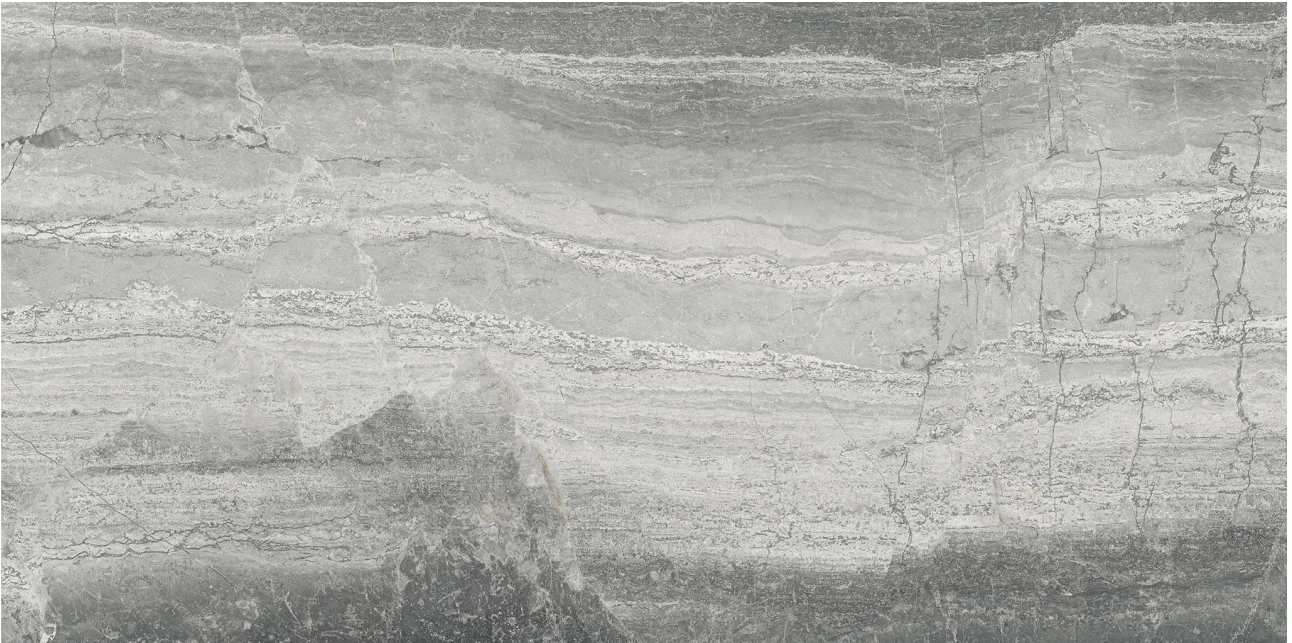

# Tiles by Kia

---

**PRODUCT**  
**VOLCANA NOTTE 12X24**

---

Stone | 12"x24" | Marble

## TECHNICAL DATA

CODE: AS5000-04250  
NAME: Volcana Notte 12x24  
SIZE: 12"x24"  
SERIES: Volcana Notte  
FINISH: Honed  
BILLING UNIT: SF  
EDGE: Straight Edge  
FAMILY: Stone  
SUITABLE FOR: Indoor|Shower  
TYPOLOGY: Marble  
TYPE OF PIECE: Field Tile  
USE: Floor and Wall