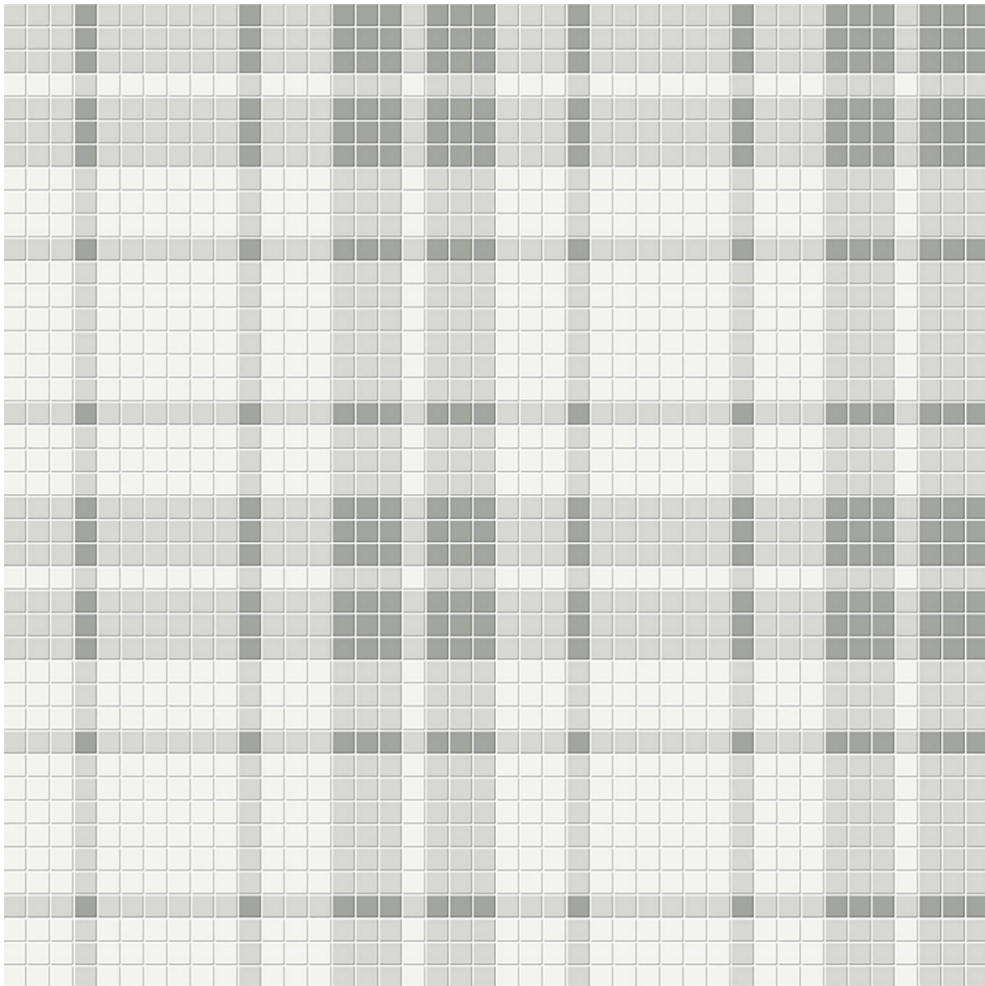

Tiles by Kia

PRODUCT

EVENING BLEND MATTE PLAID PATTERN MOSAIC

Tile | 13.35"x13.35" | Porcelain

TECHNICAL DATA

CODE: QUTR-EV-M23M
NAME: Evening Blend Matte Plaid Pattern Mosaic
SIZE: 13.35"x13.35"
SERIES: Traditions
FINISH: Matt
LOOK: Mono-Color
BILLING UNIT: SF
FAMILY: Tile
FROST RESISTANCE: Yes
MOSAIC CHIP SIZE: Mesh-Mounted
STYLE: Classic
SUITABLE FOR: Backsplash,Indoor
TYPOLOGY: Porcelain
TYPE OF PIECE: Mosaic
USE: Floor and Wall