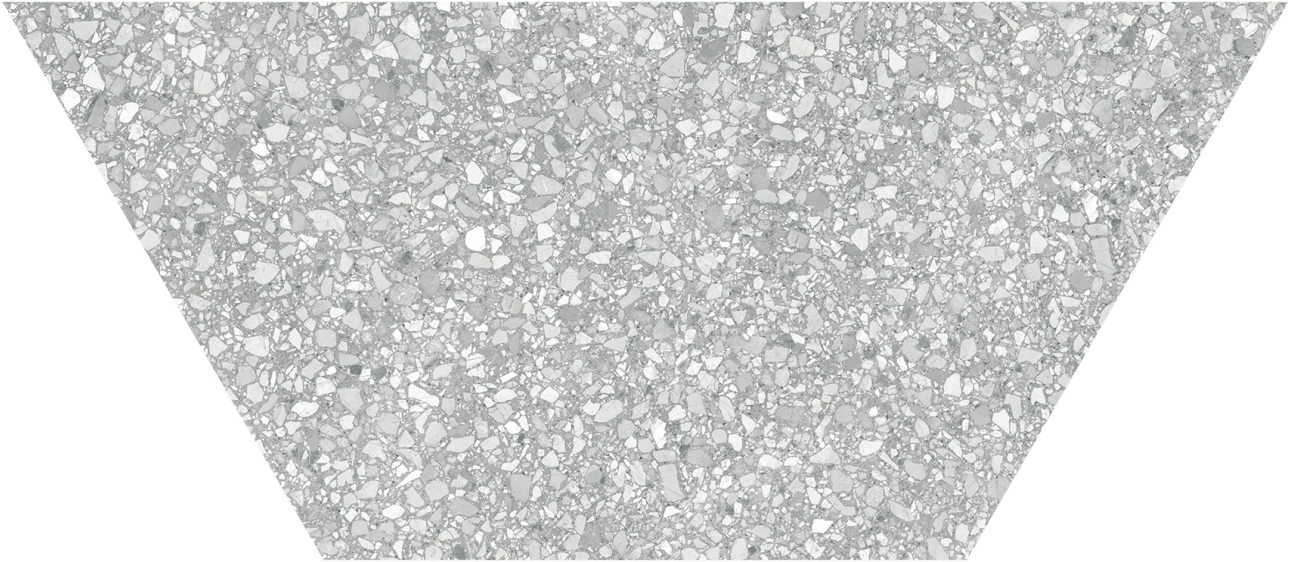

Tiles by Kia

PRODUCT STATION 10X24 ASH HALF HEXAGON

Tile | 10"x24" | Color Body Porcelain

ROOM SCENES

TECHNICAL DATA

CODE: AC4500-09400

NAME: Station 10x24 Ash Half Hexagon

SIZE: 10"x24"

SERIES: Station

FINISH: Matte

LOOK: Terrazo

BREAKING STRENGTH (APH): $\geq 360 \geq 1600$

CHEMICAL RESISTANCE (APH): CLASS A

DCOF (APH): ≥ 0.50

EDGE: Rectified

FAMILY: Tile

FROST RESISTANCE: Yes

PEI: 4

SHADE VARIATION: V3

SPECIAL ORDER: Special Order

SUITABLE FOR: Indoor| Outdoor

TYPOLOGY: Color Body Porcelain

THICKNESS (APH): 8.4mm

TYPE OF PIECE: Field Tile