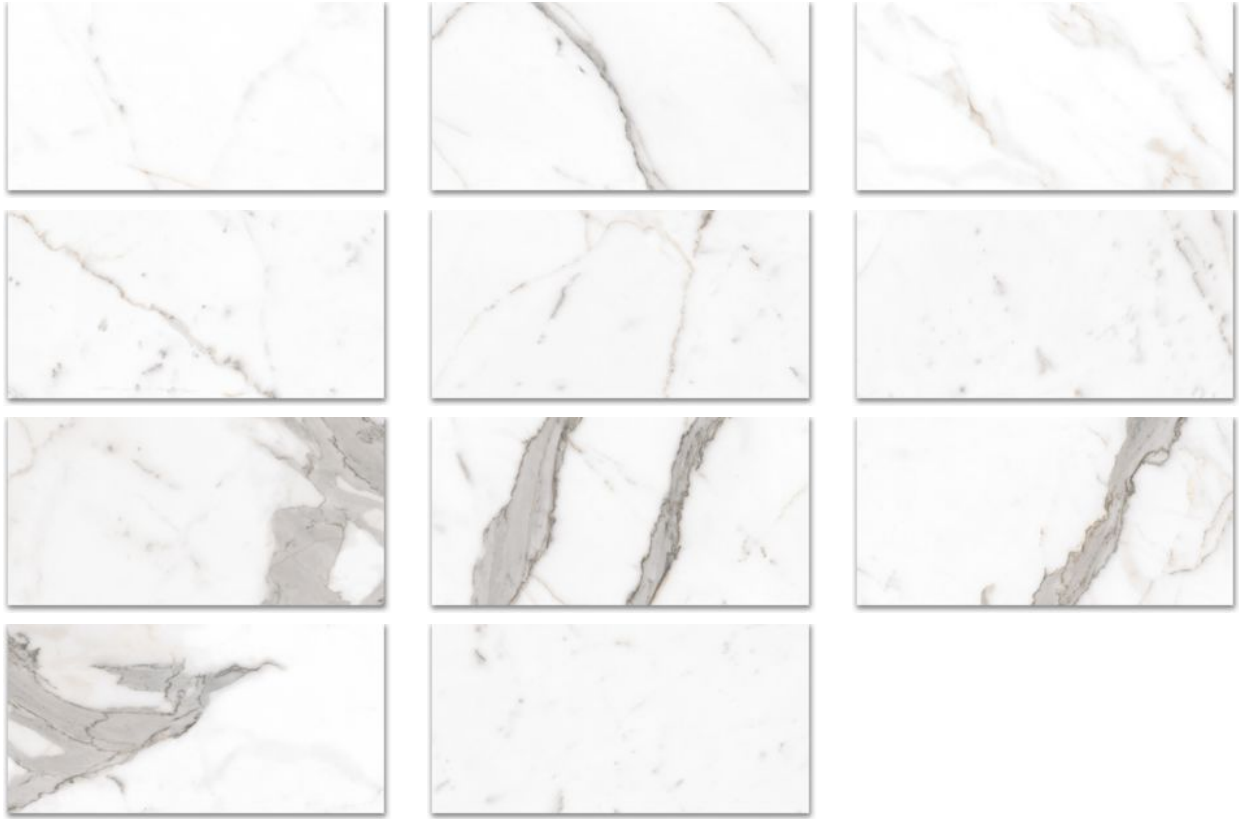

Tiles by Kia

PRODUCT 12X24 POLISHED AMORE GREY

Tile | 12"x24" | Porcelain

GRAPHIC VARIETY

TECHNICAL DATA

CODE: QUMY-AM-1P

NAME: 12X24 Polished Amore Grey

SIZE: 12"x24"

SERIES: Mystique

FINISH: Polished

LOOK: Marble Look

BILLING UNIT: SF

CHEMICAL RESISTANCE (APH): Not Affected

EDGE: Rectified

FAMILY: Tile

FROST RESISTANCE: Yes

PEI: 4

SHADE VARIATION: V4

STAIN RESISTANCE (APH): Not Affected

STYLE: Contemporary

SUITABLE FOR: Indoor|Shower

TYPOLOGY: Porcelain

THICKNESS (APH): 10 mm

TYPE OF PIECE: Field Tile