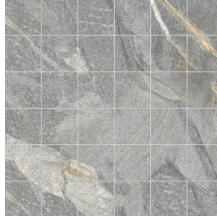

Tiles by Kia

SERIES CAPRI

Stone Look | | Porcelain

PRODUCTS

Capri Beige 12X24
12"x24" | Porcelain

Capri Grey 12X24
12"x24" | Porcelain

Capri Light Grey 12X24
12"x24" | Porcelain

Capri Beige 2X2 Mosaic
12"x12" | Porcelain

Capri Grey 2X2 Mosaic
12"x12" | Porcelain

Capri Light Grey 2X2 Mosaic
12"x12" | Porcelain

Capri Beige 3X12 SB
3"x12" | Porcelain

Capri Grey 3X12 SB
3"x12" | Porcelain

Capri Light Grey 3X12 SB
3"x12" | Porcelain