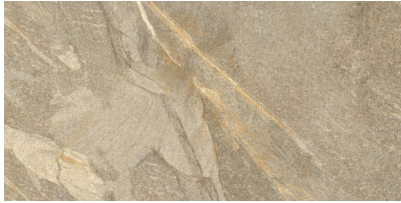

Tiles by Kia

SERIES CAPRI

Stone Look | | Porcelain

PRODUCTS

Capri Beige 12X24
12"x24" | Porcelain

Capri Grey 12X24
12"x24" | Porcelain

Capri Light Grey 12X24
12"x24" | Porcelain

Capri Beige 2X2 Mosaic
12"x12" | Porcelain

Capri Grey 2X2 Mosaic
12"x12" | Porcelain

Capri Light Grey 2X2 Mosaic
12"x12" | Porcelain

Capri Beige 3X12 SB
3"x12" | Porcelain

Capri Grey 3X12 SB
3"x12" | Porcelain

Capri Light Grey 3X12 SB
3"x12" | Porcelain