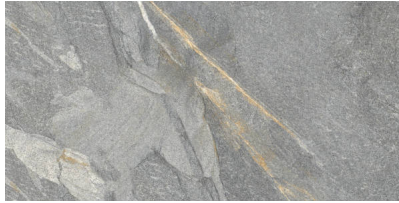

Tiles by Kia

SERIES CAPRI

Stone Look | | Porcelain

PRODUCTS

Capri Beige 12X24
12"x24" | Porcelain

Capri Grey 12X24
12"x24" | Porcelain

Capri Light Grey 12X24
12"x24" | Porcelain

Capri Beige 2X2 Mosaic
12"x12" | Porcelain