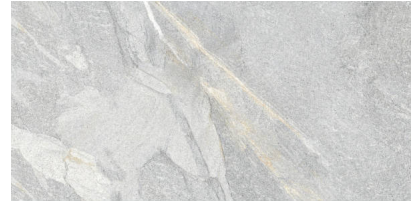

Tiles by Kia

SERIES CAPRI

Stone Look | | Porcelain

PRODUCTS

Capri Beige 12X24
12"x24" | Porcelain

Capri Grey 12X24
12"x24" | Porcelain

Capri Light Grey 12X24
12"x24" | Porcelain

Capri Beige 2X2 Mosaic
12"x12" | Porcelain