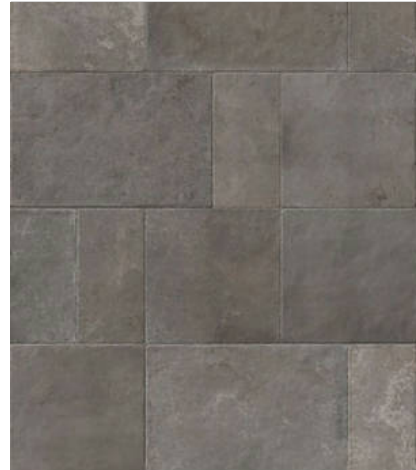

Tiles by Kia

PRODUCT
MENFI GREY 24X36"

Tile | 24"x36" | Porcelain

GRAPHIC VARIETY

DETAILS

ROOM SCENES

TECHNICAL DATA

CODE: QUEL-ME-3
NAME: Menfi Grey 24X36"
SIZE: 24"x36"
SERIES: Elevation
FINISH: Natural
LOOK: Stone Look
BILLING UNIT: SF
EDGE: Rectified
FAMILY: Tile
FROST RESISTANCE: Yes
PEI: 4
STYLE: Traditional
SUITABLE FOR: |Indoor|Shower
TYPOLOGY: Porcelain
THICKNESS (APH): 10 mm
TYPE OF PIECE: Field Tile
USE: Floor and Wall