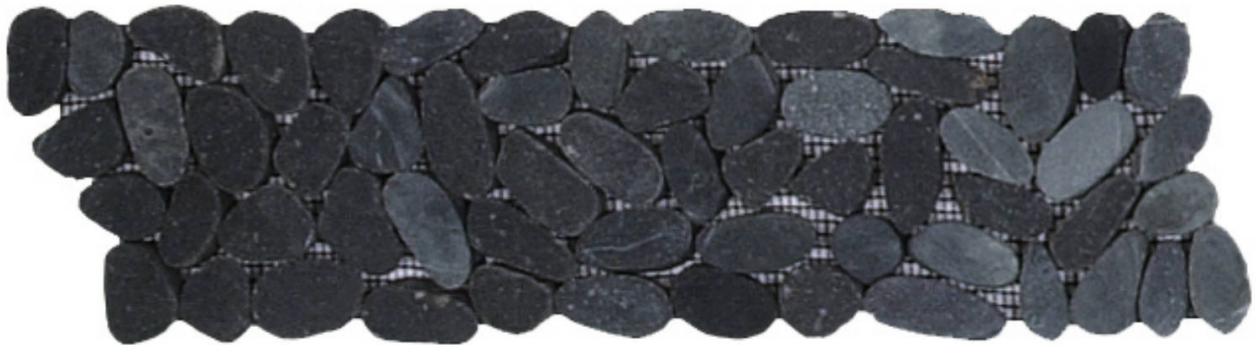

### BLACK SLICED MATTE PEBBLE INTERLOCKING BORDER

---

Mosaic and Decorative Tile | 4"x12" | Natural Stone

### TECHNICAL DATA

CODE: RVCHAWG015B

NAME: Black Sliced Matte Pebble Interlocking Border

SIZE: 4"x12"

SERIES: Chelsea Collection

FINISH: Matt

LOOK: Multi-Look Mosaics

BILLING UNIT: SH

FAMILY: Mosaic and Decorative Tile

SUITABLE FOR: Backsplash,Indoor,Outdoor,Shower,Pool

TYPOLOGY: Natural Stone

TYPE OF PIECE: Trim

USE: Wall only