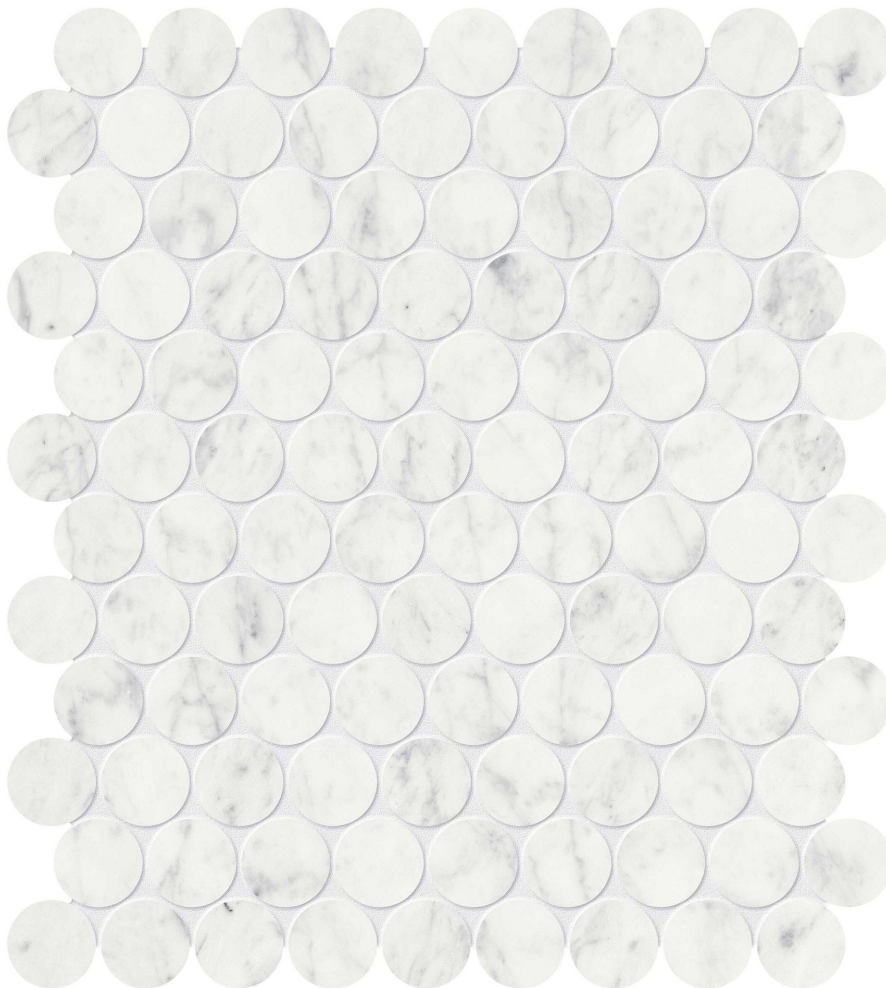

Tiles by Kia

PRODUCT

ETERNA BIANCO 1.25 HONED PENNY ROUND MOSAIC

Stone | 10"x14" | Marble

TECHNICAL DATA

CODE: AS5001-02760

NAME: Eterna Bianco 1.25 Honed Penny Round Mosaic

SIZE: 10"x14"

SERIES: Eterna Bianco

FINISH: Honed

BILLING UNIT: SF

FAMILY: Stone

MOSAIC CHIP SIZE: 1.25"x1.25"

SUITABLE FOR: Indoor|Shower

TYPOLOGY: Marble

TYPE OF PIECE: Mosaic